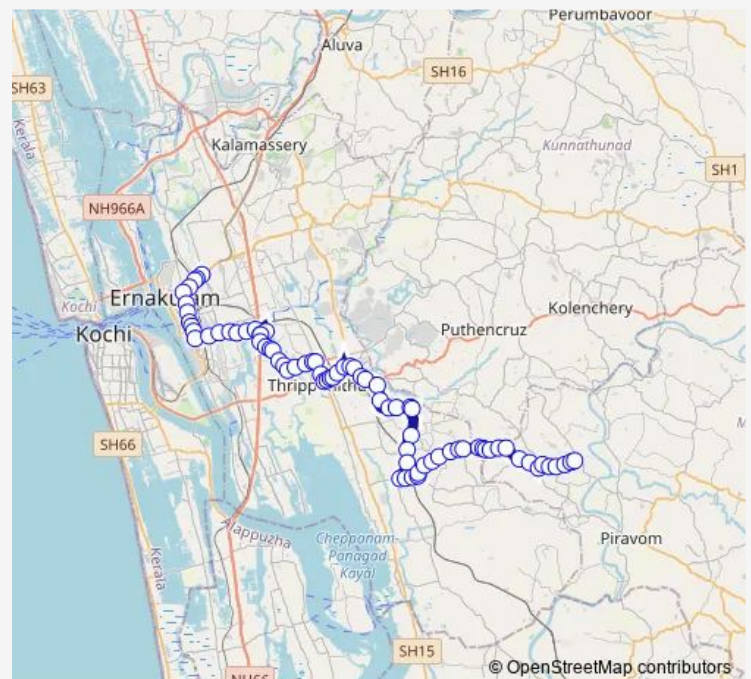

Direction

Kaloor — Nechoor

77 stops

[Open route schedule](#)

- Kaloor
- Manapattyparambu
- Town Hall
- North Railway Station
- Kacheripadi
- Pullepady Junction
- Shenoys
- Maharajas Ground
- Karakkat Junction
- Ernakulam South
- Valanjambalam
- Manorama Junction
- Kadavanthara Junction
- Elamkulam Junction
- Elamkulam
- Janatha
- Vyttila Junction
- Vyttila Devaswom Board
- Vyttila
- Vyttila Devaswom Board
- Sub Station

Route schedule

Kaloor — Nechoor

Monday	06:00
Tuesday	06:00
Wednesday	06:00
Thursday	06:00
Friday	06:00
Saturday	06:00
Sunday	06:00

Route info

Direction: Kaloor

Stops: 77

Trip Duration: 1 hour 38 min

Oen

Thykoodam Metro Station

Thykoodam Junction

Champakkara

Petta Metro Station

Petta

Petta East

Vadakkekotta

Alliance Junction

Kaloor

Bus time schedules and route maps are available in an offline PDF at busmaps.com. Use the busmaps.com website to see live bus times, train schedule or subway schedule, and step-by-step directions for all public transit in Kumbalam