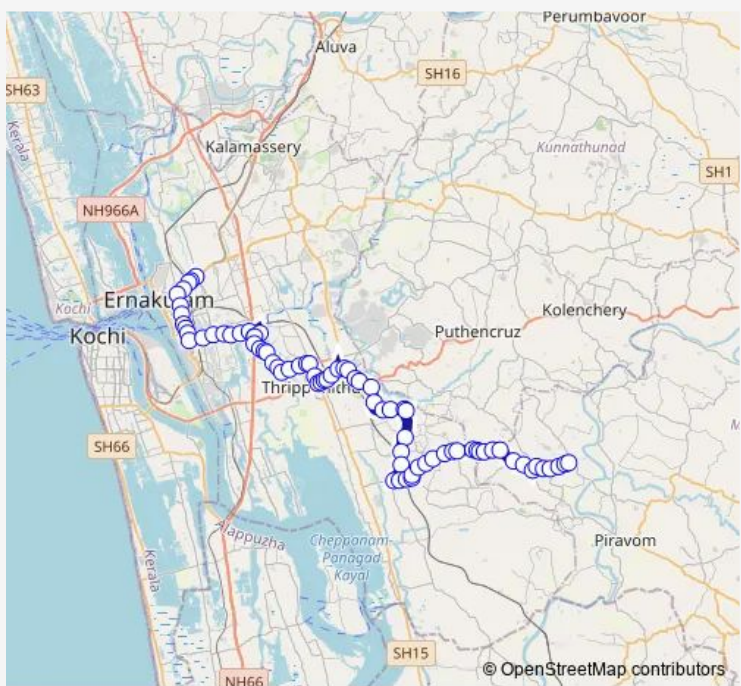

**Direction**  
 Kaloor — Nechoor  
 77 stops  
[Open route schedule](#)

- Kaloor
- Manapattyparambu
- Town Hall
- North Railway Station
- Kacheripadi
- Pullepady Junction
- Shenoys
- Maharajas Ground
- Karakkat Junction
- Ernakulam South
- Valanjambalam
- Manorama Junction
- Kadavanthara Junction
- Elamkulam Junction
- Elamkulam
- Janatha
- Vyttila Junction
- Vyttila Devaswom Board
- Vyttila
- Vyttila Devaswom Board
- Sub Station

Route schedule  
 Kaloor — Nechoor

Monday	06:00
Tuesday	06:00
Wednesday	06:00
Thursday	06:00
Friday	06:00
Saturday	06:00
Sunday	06:00

Route info  
 Direction: Kaloor  
 Stops: 77  
 Trip Duration: 1 hour 38 min