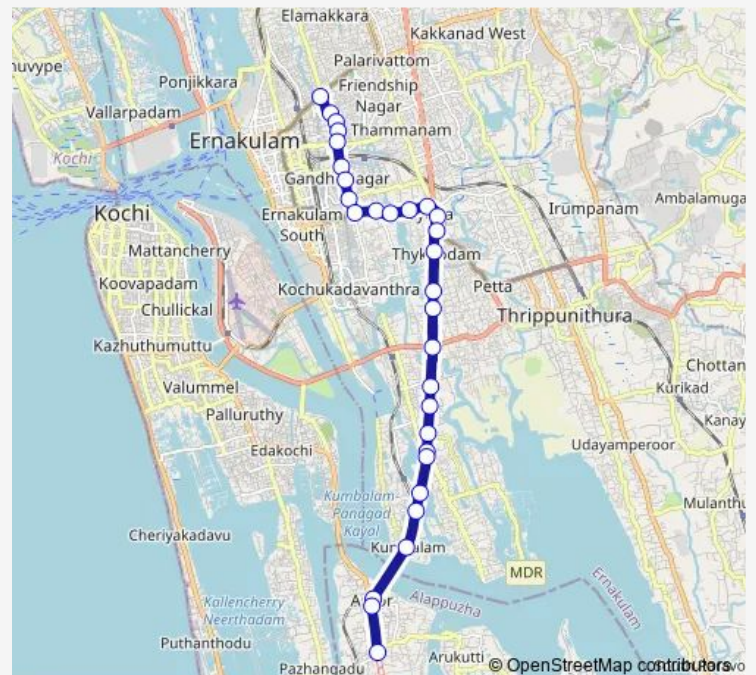

Direction

Kaloor — Aroor Temple

30 stops

[Open route schedule](#)

- Kaloor
- Kattakkara Junction
- Pauls Hospital
- St Francis Church
- Kathrikkadavu Junction
- Kumaranasan Junction
- Vinayaka
- Vijaya Hospital
- Kadavanthara Junction
- Elamkulam Junction
- Elamkulam
- Janatha
- Vyttila Junction
- Vyttila Devaswom Board
- Sub Station
- Thykoodam
- Kannadikadu
- Bund
- Kundanoor Junction
- Intuc Junction
- Nettoor Palli

Route schedule

Kaloor — Aroor Temple

Monday	06:00
Tuesday	06:00
Wednesday	06:00
Thursday	06:00
Friday	06:00
Saturday	06:00
Sunday	06:00

Route info

Direction: Kaloor

Stops: 30

Trip Duration: 0 hour 50 min

Lakeshore

Tuesday 06:00

Wednesday 06:00

Thursday 06:00

Friday 06:00

Saturday 06:00

Sunday 06:00

Route info

Direction: Aroor Temple

Stops: 29

Trip Duration: 0 hour 50 min

St Francis Church

Pauls Hospital

Kattakkara Junction

Kaloor

Bus time schedules and route maps are available in an offline PDF at busmaps.com. Use the busmaps.com website to see live bus times, train schedule or subway schedule, and step-by-step directions for all public transit in Kanayannur