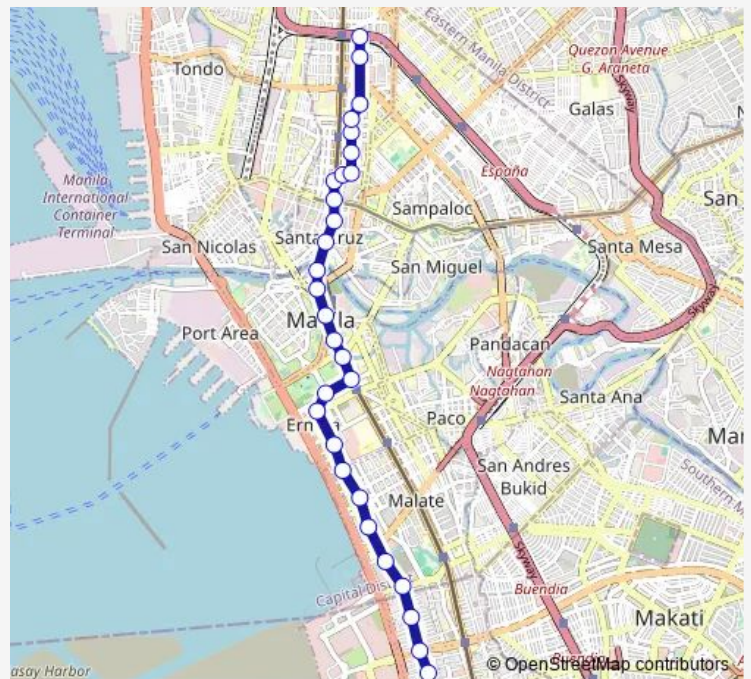

### Direction

Antonio Arnaiz Ave / F.B. Harrison St Intersection — Old Antipolo / Felix Huetas Intersection, Quezon City

31 stops

[Open route schedule](#)

Antonio Arnaiz Ave / F.B. Harrison St Intersection

Ayala Blvd / Taft Avenue Intersection, Manila

Taft Ave, Manila

Taft Ave, Manila

Padre Burgos St, Manila

Mcarthur Bridge , Manila

Rizal Avenue, Manila

### Route schedule

Antonio Arnaiz Ave / F.B. Harrison St Intersection — Old Antipolo / Felix Huetas Intersection, Quezon City

Monday 00:00

Tuesday 00:00

Wednesday 00:00

Thursday 00:00

Friday 00:00

Saturday 00:00

### Route info

Direction: Antonio Arnaiz Ave / F.B. Harrison St Intersection

Stops: 31

Trip Duration: 0 hour 46 min

Blumentritt - Libertad via Sta. Cruz, Mabini

Rizal Avenue, Manila

Valariano Fugoso, Manila