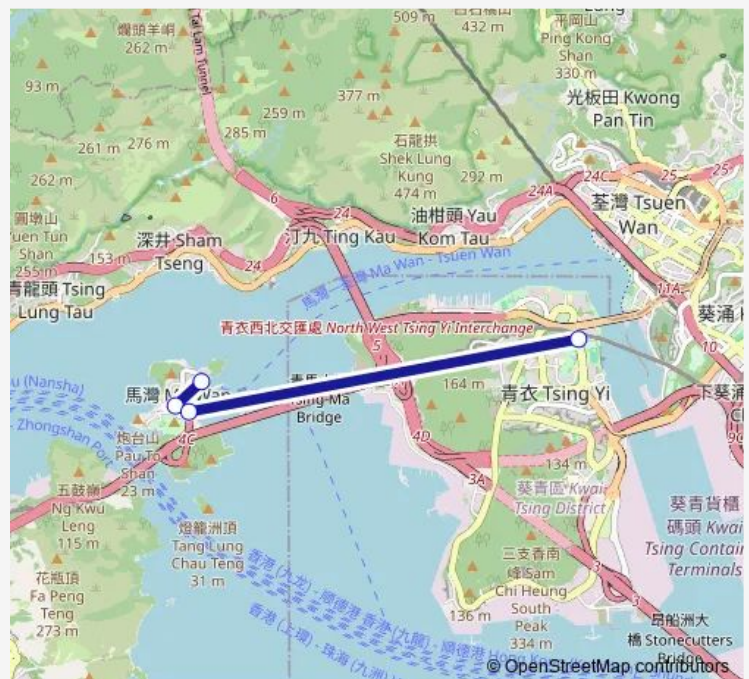

[Pi] Tsing Yi Station (General Loading/Unloading Bay)

[Pi] PAK LAM Road: Layby Near THE Roundabout

[Pi] KEI WAI Primary School|[Pi] PAK LAM Road Opposite
KEI WAI Primary School|[Pi] PAK LAM Road Opposite TO
C.C.C. KEI WAI Primary School (MA WAN)|[Pi] PAK LAM
Road: Layby From About 170m North OF THE Southern
Junction With PAK LAI Road

[Pi] PAK LAM Road Opposite Park Island Block 21|[Pi] TIN
LIU NEW Village

[Pi] MA WAN (Tung WAN BUS Terminus)

Route schedule

[Pi] Tsing Yi Station (General Loading/Unloading Bay) —
[Pi] MA WAN (Tung WAN BUS Terminus)

Monday	06:15-24:00
Tuesday	06:15-24:00
Wednesday	06:15-24:00
Thursday	06:15-24:00
Friday	06:15-24:00
Saturday	06:15-24:00
Sunday	06:15-24:00

Route info

Direction: [Pi] Tsing Yi Station (General Loading/Unloading Bay)

Stops: 5

Trip Duration: 0 hour 17 min

Direction

[Pi] MA WAN (Tung WAN BUS Terminus) — [Pi] Tsing YI Station (General Loading/Unloading Bay)

4 stops

[Open route schedule](#)

[Pi] MA WAN (Tung WAN BUS Terminus)