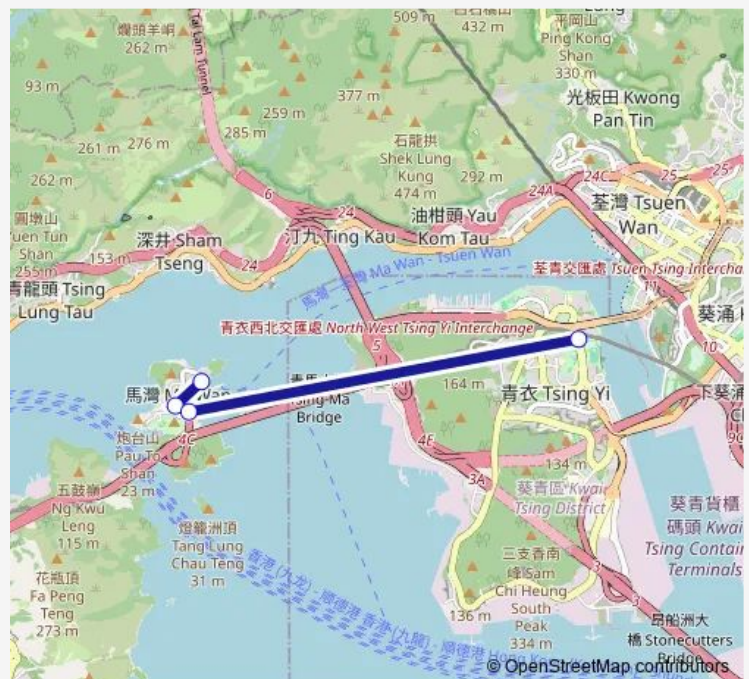

Bus NR330 MA WAN (Tung WAN BUS Terminus) - Tsing Yi Station

[Go to website](#)

Direction

[Pi] Tsing Yi Station (General Loading/Unloading Bay) —
[Pi] MA WAN (Tung WAN BUS Terminus)

5 stops

[Open route schedule](#)

[Pi] Tsing Yi Station (General Loading/Unloading Bay)

[Pi] PAK LAM Road: Layby Near THE Roundabout

[Pi] KEI WAI Primary School|[Pi] PAK LAM Road Opposite
KEI WAI Primary School|[Pi] PAK LAM Road Opposite TO
C.C.C. KEI WAI Primary School (MA WAN)|[Pi] PAK LAM
Road: Layby From About 170m North OF THE Southern
Junction With PAK LAI Road

[Pi] PAK LAM Road Opposite Park Island Block 21|[Pi] TIN
LIU NEW Village

[Pi] MA WAN (Tung WAN BUS Terminus)

Route schedule

[Pi] Tsing Yi Station (General Loading/Unloading Bay) —
[Pi] MA WAN (Tung WAN BUS Terminus)

Monday	06:15-24:00
Tuesday	06:15-24:00
Wednesday	06:15-24:00
Thursday	06:15-24:00
Friday	06:15-24:00
Saturday	06:15-24:00
Sunday	06:15-24:00

Route info

Direction: [Pi] Tsing Yi Station (General Loading/Unloading Bay)

Stops: 5

Trip Duration: 0 hour 17 min