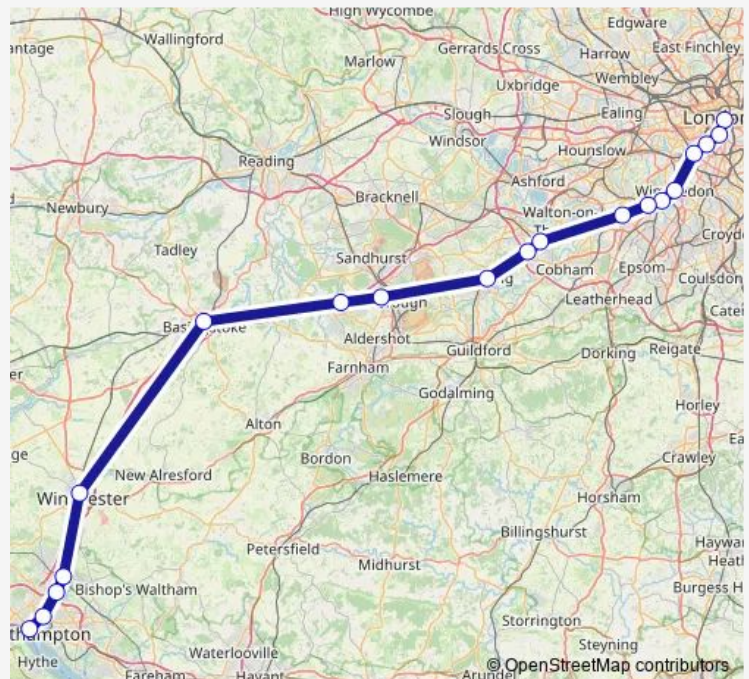

### Route schedule

London Waterloo — Southampton Central

Monday 17:39-23:05

Tuesday 17:39-23:05

Wednesday 17:39-23:05

Thursday 17:39-23:05

Friday 17:39-23:05

Saturday 23:05

### Route info

Direction: London Waterloo

Stops: 16

Trip Duration: 1 hour 36 min

Sw:Wat->Sou — SW train service from WAT to Sou