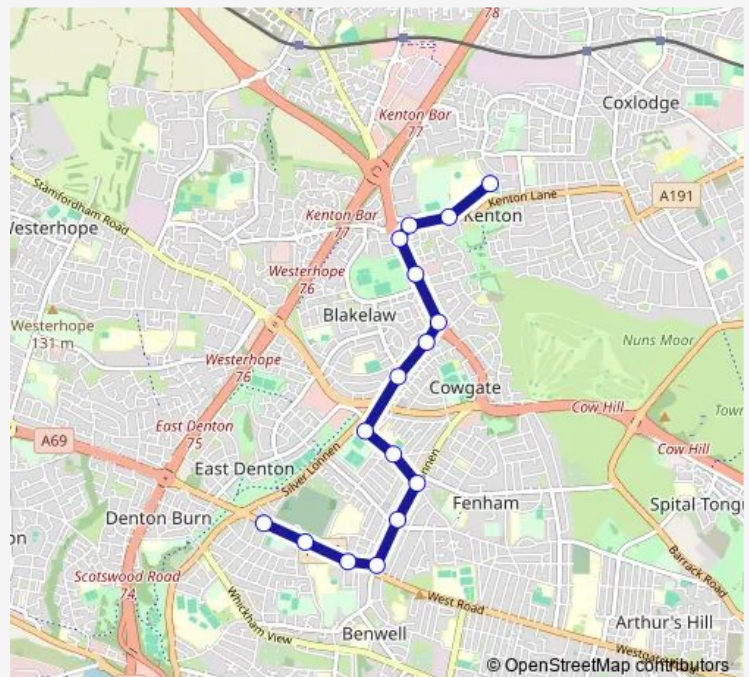

Kenton Lane - Ashover Road

Ponteland Road - Kenton Lane

Cowgate-Ponteland Road

Ponteland Road-Eastern Way

Springfield Road-Firfield Road

Springfield Road-Deepbrook Road

Netherby Drive

Netherby Drive-Heatherslaw Road

Two Ball Lonnen - Lonnen Avenue

Two Ball Lonnen - Cedar Road

Two Ball Lonnen-West Road

West Road-Fox And Hounds

Newcastle Crematorium

West Road-Brignall Gardens

Route schedule

Kenton School — West Road-Brignall Gardens

Monday 15:10

Tuesday 15:10

Wednesday 15:10

Thursday 15:10

Friday 15:10

Saturday —

Sunday —

Route info

Direction: Kenton School

Stops: 16

Trip Duration: 0 hour 15 min

■ S110 — West Road - Kenton School

S110 Bus time schedules and route maps are available in an offline PDF at busmaps.com. Use the busmaps.com website to see live bus times, train schedule or subway schedule, and step-by-step directions for all public transit in Newcastle upon Tyne