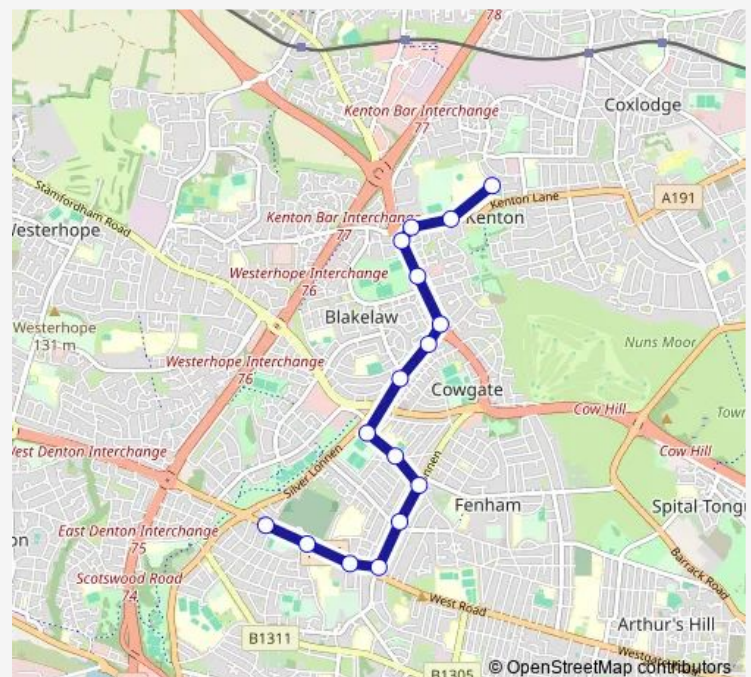

Kenton Lane - Ashover Road

Ponteland Road - Kenton Lane

Cowgate-Ponteland Road

Ponteland Road-Eastern Way

Springfield Road-Firfield Road

Springfield Road-Deepbrook Road

Netherby Drive

Netherby Drive-Heatherslaw Road

Two Ball Lonnen - Lonnen Avenue

Two Ball Lonnen - Cedar Road

Two Ball Lonnen-West Road

West Road-Fox And Hounds

Newcastle Crematorium

West Road-Brignall Gardens

Route schedule

Kenton School — West Road-Brignall Gardens

Monday 15:10

Tuesday 15:10

Wednesday 15:10

Thursday 15:10

Friday 15:10

Saturday —

Sunday —

Route info

Direction: Kenton School

Stops: 16

Trip Duration: 0 hour 15 min

S110 — West Road - Kenton School

S110 Bus time schedules and route maps are available in an offline PDF at busmaps.com. Use the busmaps.com website to see live bus times, train schedule or subway schedule, and step-by-step directions for all public transit in Newcastle upon Tyne