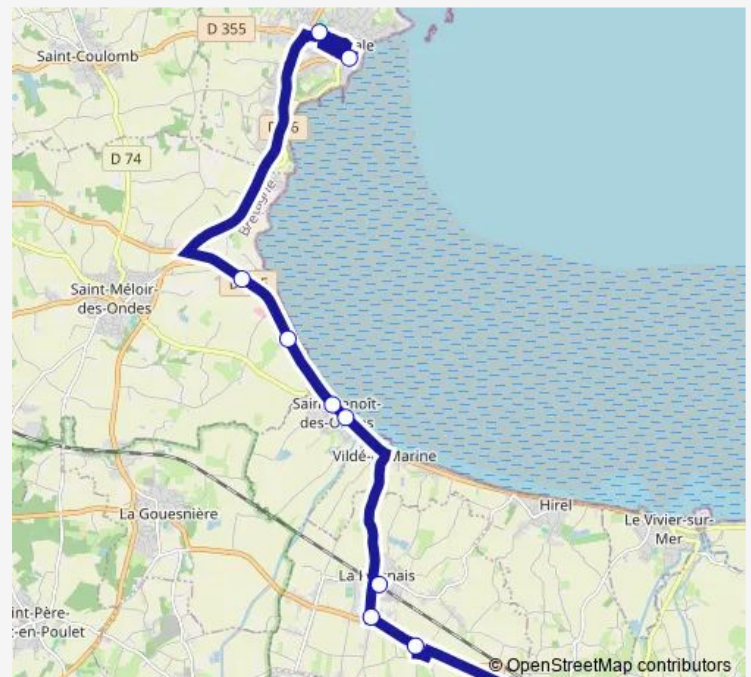

Bus S110 Cancale - La Fresnais

[Go to website](#)

Direction

René Cassin — Le Fedeuil

10 stops

[Open route schedule](#)

René Cassin

Saint-Joseph

Route schedule

René Cassin — Le Fedeuil

Monday 16:50

Tuesday 16:50

Wednesday 12:15

Thursday 16:50

Friday 16:50

Saturday —

Sunday —

Route info

Direction: René Cassin

Stops: 10

Trip Duration: 0 hour 44 min

S110 — Cancale - La Fresnais

Direction

Le Fedeuil — Saint-Joseph