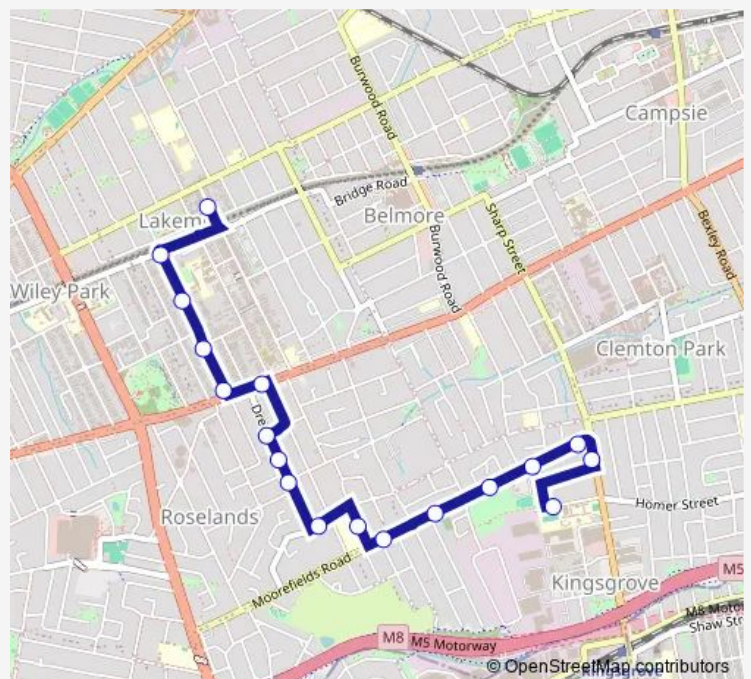

Kingsgrove Rd At Oatley St

Moorefields Rd After Kingsgrove Rd

Moorefields Rd At Rolestone Av

Clemton Park, Moorefields Rd

Moorefields Rd Before Glamis St

Moorefields Rd At Bykool Av

Mccallums Hill Public School, Mccallum St

Rogers St Opp Dreadnought St

Dreadnought St Opp Leslie St

Dreadnought St After Bennett Av

Dreadnought St Opp Walter St

Canterbury Rd After Remly St

Sproule St At Canterbury Rd

Sproule St Opp Myee St

Sproule St After Edge St

Sproule St At The Boulevard

Lakemba Station, Haldon St, Stand B

Route schedule

Kingsgrove North High School, St Albans Rd — Lakemba Station, Haldon St, Stand B

Monday	15:10
Tuesday	15:10
Wednesday	14:50
Thursday	15:10
Friday	15:10
Saturday	—
Sunday	—

Route info

Direction: Kingsgrove North High School, St Albans Rd

Stops: 18

Trip Duration: 0 hour 15 min

S110 — Kingsgrove North HS to Lakemba

S110 School Bus time schedules and route maps are available in an offline PDF at [busmaps.com](https://busmaps.com). Use the [busmaps.com](https://busmaps.com) website to see live bus times, train schedule or subway schedule, and step-by-step directions for all public transit in Sydney