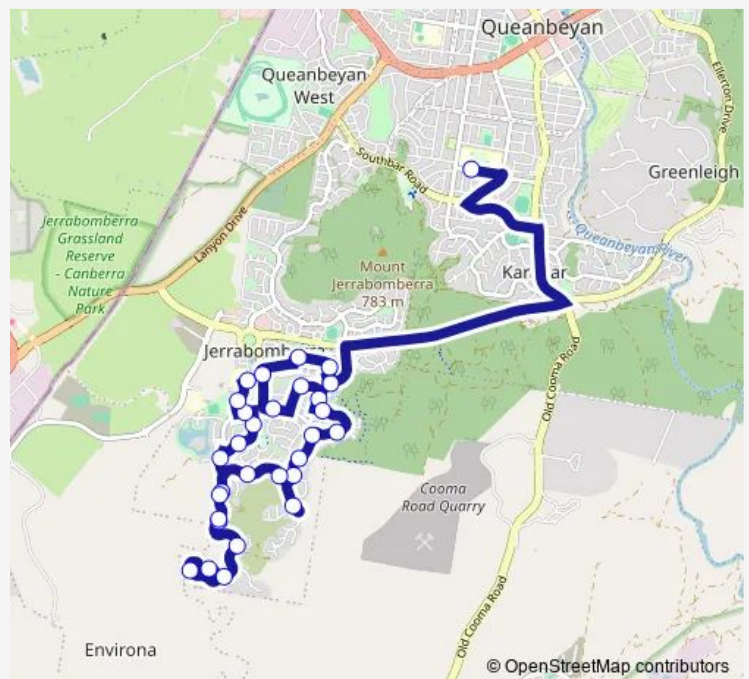

School Bus S110 Karabar High to Jerrabomberra Public via Jerrabomberra Waterfall Dr

[Go to website](#)

Direction

Karabar High School, Alanbar St — Jerrabomberra Public School, Coachwood Av

30 stops

[Open route schedule](#)

Brudenell Dr Before Redwood Av

Redwood Av After Brudenell Dr

Redwood Av At Lawson Pl

Bicentennial Dr At Redwood Av

Bicentennial Dr After Dennis Pl

Bicentennial Dr At Nicholii Loop

Bicentennial Dr After Balcombe St

Woodhill Link Before Lobelia Cl

20 Woodhill Link

Waterfall Dr After Teak Pl

41 Waterfall Dr

Waterfall Dr At Bellbrush Cl

Waterfall Dr After Myrtle Cl

Route schedule

Karabar High School, Alanbar St — Jerrabomberra Public School, Coachwood Av

Monday	15:25
Tuesday	15:25
Wednesday	15:25
Thursday	15:25
Friday	15:25
Saturday	—
Sunday	—

Route info

Direction: Karabar High School, Alanbar St

Stops: 30

Trip Duration: 0 hour 20 min

S110 — Karabar High to Jerrabomberra Public via Jerrabomberra Waterfall Dr