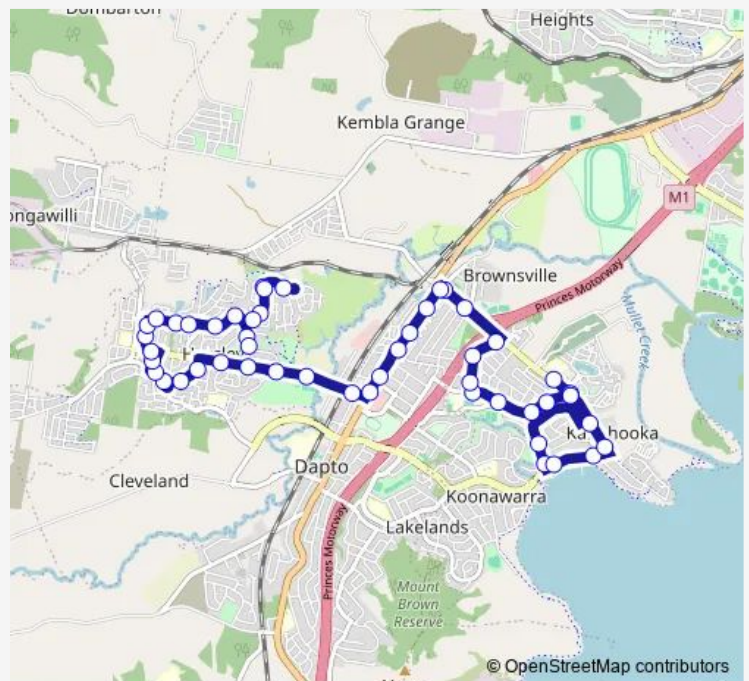

Kanahooka Rd Before Prince Edward Dr

Prince Edward Dr After Kanahooka Rd

71 Prince Edward Dr

Route schedule

Hayes Park Public School, Kanahooka Rd — Horsley Dr At Parkdale Av

Monday	15:21
Tuesday	15:21
Wednesday	15:21
Thursday	15:21
Friday	15:21
Saturday	—
Sunday	—

Route info

Direction: Hayes Park Public School, Kanahooka Rd

Stops: 49

Trip Duration: 0 hour 30 min

109 Prince Edward Dr

Prince Edward Dr At Yalunga St

Princes Hwy Before Baan Baan St

Dapto Mall, Princes Hwy

Fairwater Dr Before Highcroft Bvd

Highcroft Bvd At Moronga Ct

Bong Bong Rd Opp Glenlee Dr

Glenlee Dr After Bong Bong Rd

Glenlee Dr Before Horsley Dr

Horsley Dr After Ashwood Pl

Horsley Dr At Glenwood Gr

Horsley Dr Before Robins Creek Rd

Monday 08:05

Tuesday 08:05

Wednesday 08:05

Thursday 08:05

Friday 08:05

Saturday —

Sunday —

Route info