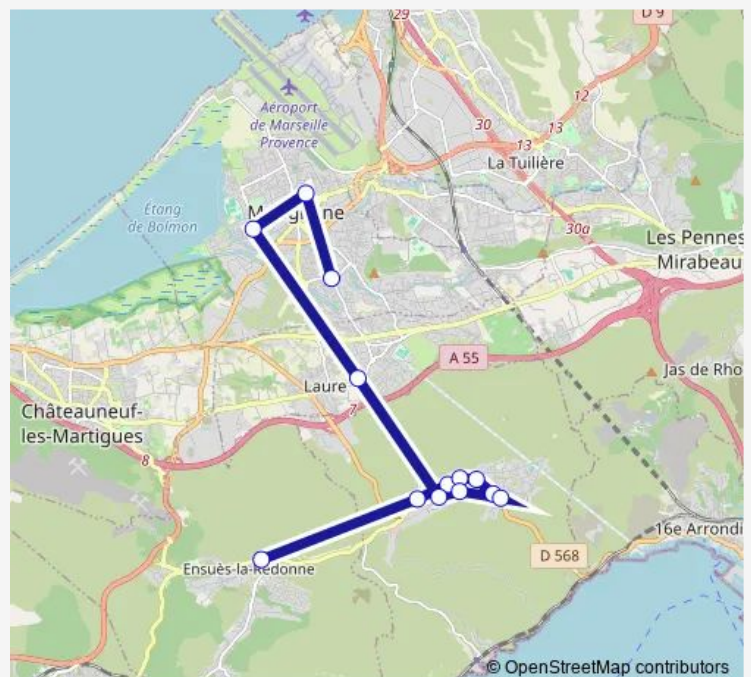

Bus S110 Le Rove - Marignane

[Go to website](#)

Direction

La Vierge — Lycée Blériot

13 stops

[Open route schedule](#)

La Vierge

Joliot Curie

Thursday 06:45

Friday 06:45

Saturday —

Sunday —

Route info

Direction: La Vierge

Stops: 13

Trip Duration: 1 hour 0 min

S110 — Le Rove - Marignane

Direction

Emilie de Mirabeau — Mairie

10 stops

[Open route schedule](#)

Emilie de Mirabeau

Joliot Curie

La Poste

Route info

Direction: Emilie de Mirabeau

Stops: 10

Trip Duration: 0 hour 50 min

Direction

La Vierge — Emilie de Mirabeau

11 stops

[Open route schedule](#)