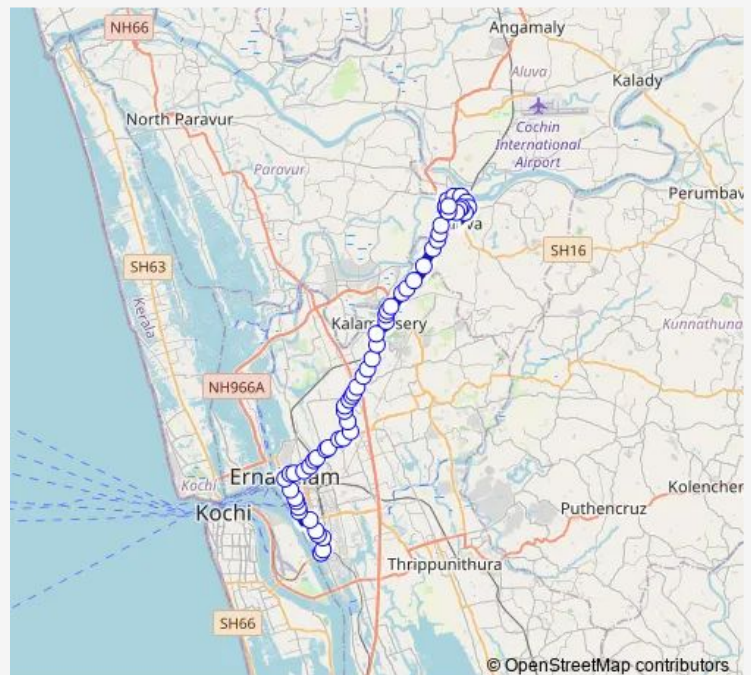

### Route schedule

Thevara Junction — Aluva

Monday 06:00

Tuesday 06:00

Wednesday 06:00

Thursday 06:00

Friday 06:00

Saturday 06:00

### Route info

Direction: Thevara Junction

Stops: 60

Trip Duration: 1 hour 16 min

Aluva ↔ Thevara

Janatha

Palarivattam

Mamangalam