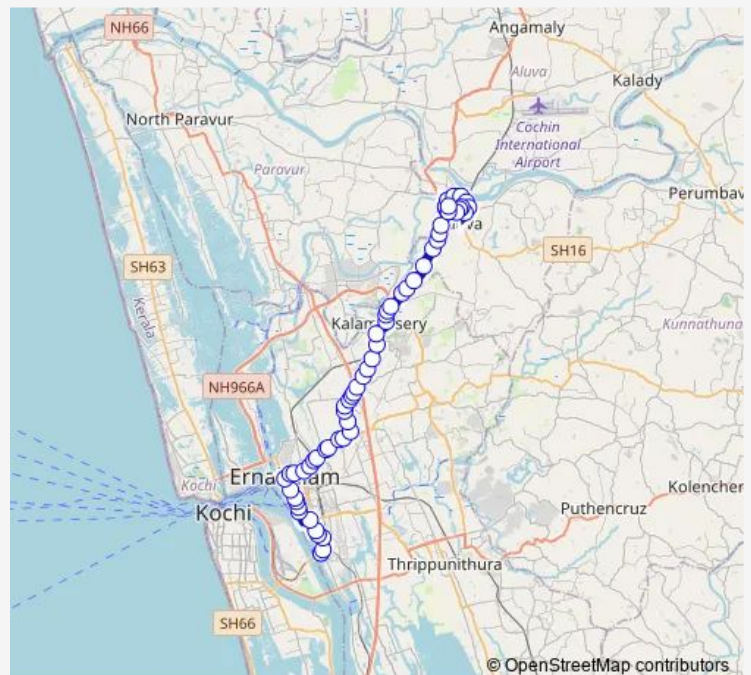

### Route schedule

Thevara Junction — Aluva

Monday 06:00

Tuesday 06:00

Wednesday 06:00

Thursday 06:00

Friday 06:00

Saturday 06:00

### Route info

Direction: Thevara Junction

Stops: 60

Trip Duration: 1 hour 16 min

Aluva ↔ Thevara

Janatha

Palarivattam

Mamangalam