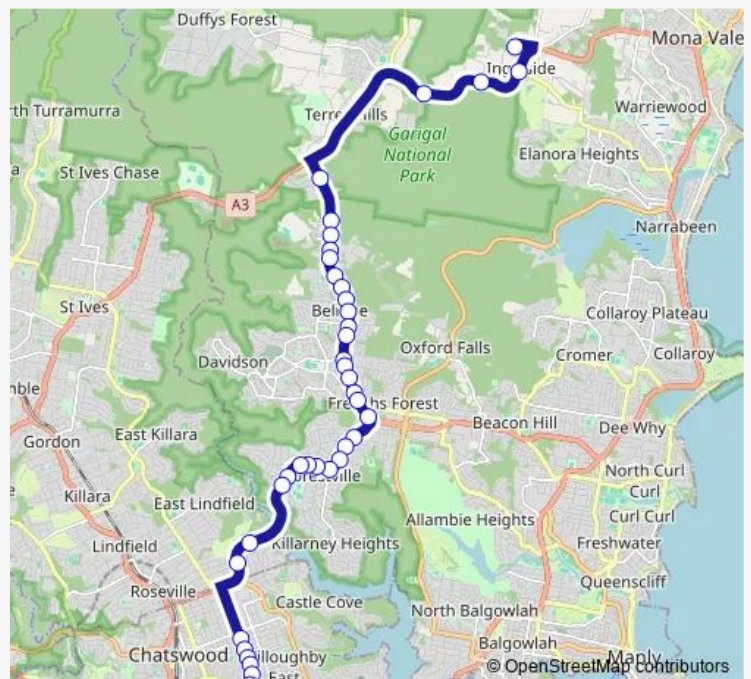

School Bus 262 Galstaun School to Willoughby Rd opp Julian St

[Go to website](#)

**Direction**

Hamazkaine Arshak And Sophie Galstaun School, Sophie Av — Willoughby Rd Opp Julian St

40 stops

[Open route schedule](#)

Glenaeon Retirement Village, Forest Way

Forest Way At Glenaeon Av

Wesley Gardens, Forest Way

Forest Way After Oates Pl

Forest Way Opp Ralston Av

Forest Way Before Perentie Rd

Belrose Country Club, Forest Way

Forest Way Opp Club Belrose

Forest Way After Glen St

Forest Way Opp Bambara Oval

Forest Way Before Bowman Av

Forest Way At Adams St

Wareham Reserve, Forest Way

**Route schedule**

Hamazkaine Arshak And Sophie Galstaun School, Sophie Av — Willoughby Rd Opp Julian St

Monday	15:35
Tuesday	15:35
Wednesday	15:35
Thursday	15:35
Friday	15:35
Saturday	—
Sunday	—

**Route info**

Direction: Hamazkaine Arshak And Sophie Galstaun School, Sophie Av

Stops: 40

Trip Duration: 0 hour 46 min