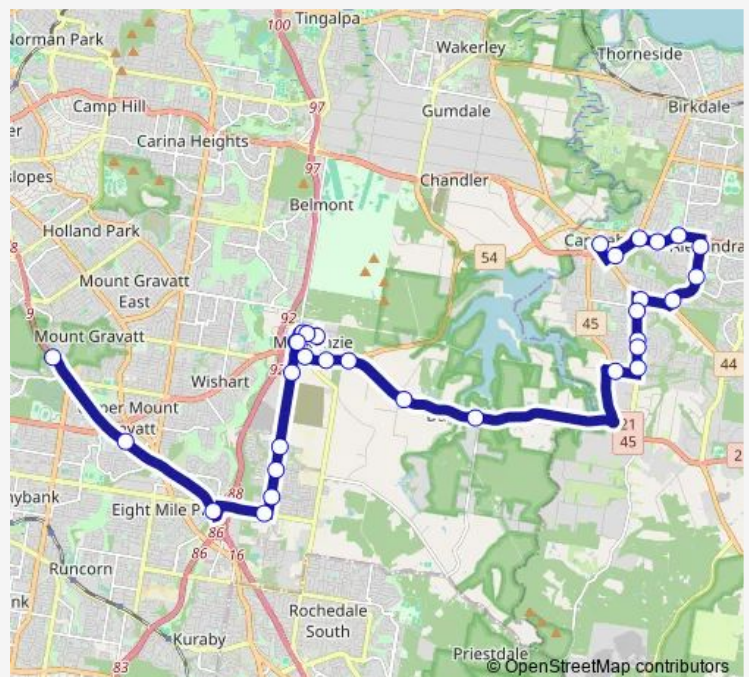

Bus 262 Capalaba - Griffith University via Mackenzie

[Go to website](#)

Direction

Capalaba bus station, stop B — Griffith University station, platform 1

33 stops

[Open route schedule](#)

- Capalaba bus station, stop B
- Capalaba park 'n' ride, platform 2
- Finucane Rd at Old Cleveland Rd
- Finucane Rd at Willard Road
- Finucane Road at Moreton Institute of Tafe
- Windemere Rd at Keith Surridge Park
- Windemere Rd at Sophia Place
- Windemere Rd at Stovold Pl
- Redland Bay Rd at Ney Road
- Ney Rd at Jeffrey Street
- Ney Rd at Callaghan Way
- Ney Rd at Coolnwynpin Primary School
- Coolnwynpin Primary School
- Ney Rd near Coolnwynpin Way
- Degen Rd near St Lukes Ct
- Mount Cotton Rd at Alperton Rd
- Mount Cotton Rd near Moxon Rd
- Mount Cotton Rd at Daymar Street
- Mt Gravatt Capalaba Rd at Gateway Baptist
- Mackenzie State Primary School
- Mt Petrie Rd at Vivaldi Place

Route schedule

Capalaba bus station, stop B — Griffith University station, platform 1

Monday	06:27-17:27
Tuesday	06:27-17:27
Wednesday	06:27-17:27
Thursday	06:27-17:27
Friday	06:27-17:27
Saturday	07:27-17:27
Sunday	09:27-16:27

Route info

Direction: Capalaba bus station, stop B

Stops: 33

Trip Duration: 0 hour 48 min

262 — Capalaba - Griffith University via Mackenzie

Gainsborough Ave near Monet Cr

Rembrandt Way at Gainsborough Park

Capalaba bus station, stop B

Capalaba park 'n' ride, platform 2

Finucane Rd at Old Cleveland Rd

Finucane Rd at Willard Road

Finucane Road at Moreton Institute of Tafe

Windemere Rd at Keith Surridge Park

Windemere Rd at Sophia Place