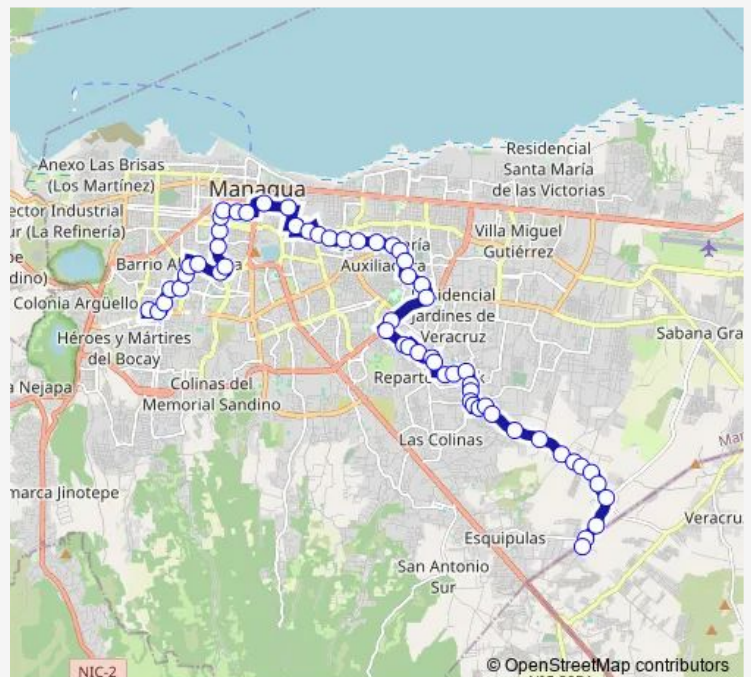

Saturday 06:00-18:15

Sunday 06:00-18:15

Route info

Direction: Inatec

Stops: 59

Trip Duration: 1 hour 40 min

Autoservicios Mayorga

Casa del Adulto Mayor