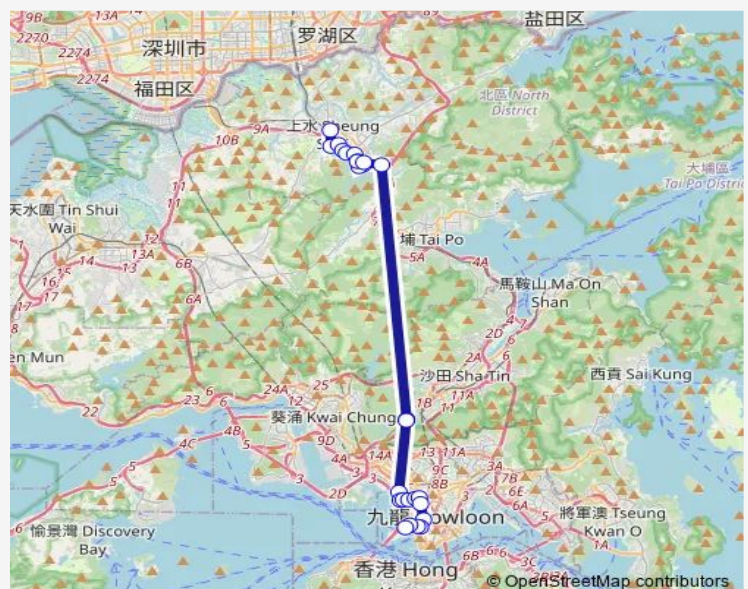

[Kmb+Ctb] Dawning Views/
Dawning Views, YAT Ming Road[[Kmb] Dawning Views

Route schedule

[Kmb+Ctb] Sheung Shui BBI - Sheung Shui Terminus/
Sheung Shui[[Kmb] Sheung Shui BBI - Sheung Shui Terminus][Lwb] Sheung Shui BBI - Sheung Shui Terminus — [Ctb] Kowloon Station[[Kmb] Kowloon Station BUS Terminus

Monday	07:20
Tuesday	07:20
Wednesday	07:20
Thursday	07:20
Friday	07:20
Saturday	07:20
Sunday	—

Route info

Direction: [Kmb+Ctb] Sheung Shui BBI - Sheung Shui Terminus/
Sheung Shui[[Kmb] Sheung Shui BBI - Sheung Shui Terminus][Lwb] Sheung Shui BBI - Sheung Shui Terminus

Stops: 26

Trip Duration: 1 hour 21 min

[Ctb] Fanling Highway BUS-BUS Interchange[[Kmb] Fanling Highway Interchange

[Kmb] Tsing SHA Highway Bbi

[Ctb] Tsing SHA Highway BUS-BUS Interchange[[Kmb] Tsing SHA Highway Bbi][Lwb] Tsing SHA Highway Bbi