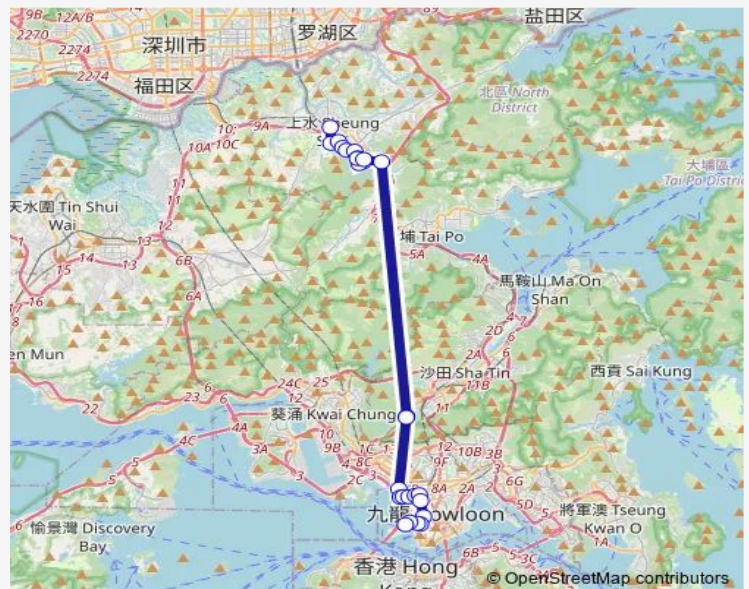

[Kmb+Ctb] Dawning Views/
Dawning Views, YAT Ming Road[[Kmb] Dawning Views

Route schedule

[Kmb+Ctb] Sheung Shui BBI - Sheung Shui Terminus/
Sheung Shui[[Kmb] Sheung Shui BBI - Sheung Shui Terminus][Lwb] Sheung Shui BBI - Sheung Shui Terminus — [Ctb] Kowloon Station[[Kmb] Kowloon Station BUS Terminus

Monday	07:20
Tuesday	07:20
Wednesday	07:20
Thursday	07:20
Friday	07:20
Saturday	07:20
Sunday	—

Route info

Direction: [Kmb+Ctb] Sheung Shui BBI - Sheung Shui Terminus/
Sheung Shui[[Kmb] Sheung Shui BBI - Sheung Shui Terminus][Lwb] Sheung Shui BBI - Sheung Shui Terminus

Stops: 26

Trip Duration: 1 hour 30 min

270P — Sheung Shui - Kowloon Station

[Ctb] Fanling Highway BUS-BUS Interchange[[Kmb] Fanling Highway Interchange

[Kmb] Tsing SHA Highway Bbi

[Ctb] Tsing SHA Highway BUS-BUS Interchange[[Kmb] Tsing SHA Highway Bbi][Lwb] Tsing SHA Highway Bbi