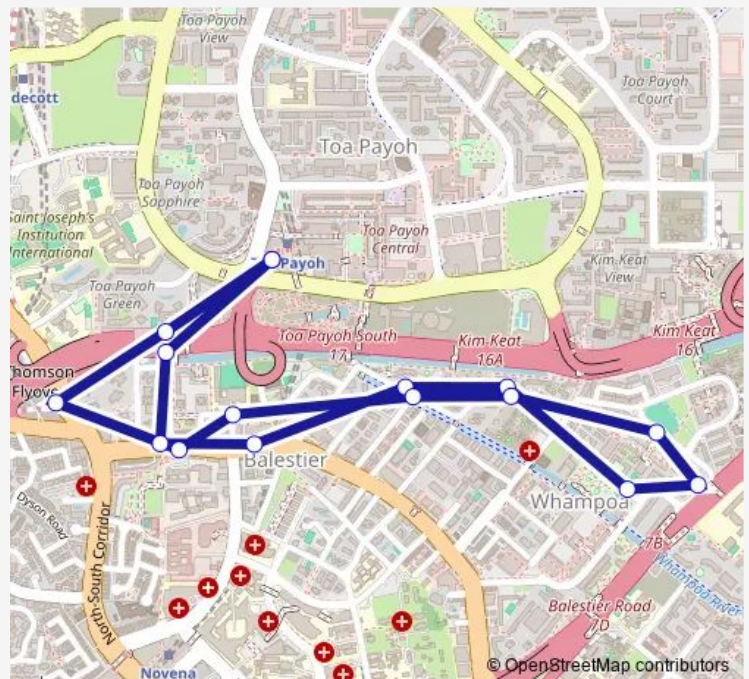

Opp Blk 102

Opp Easb

Aft Irrawaddy Rd

Opp Tan Tong Meng Twr

Trellis Twrs

Toa Payoh Int

Route schedule

Toa Payoh Int — Toa Payoh Int

Monday 05:35

Tuesday 05:35

Wednesday 05:35

Thursday 05:35

Friday 05:35

Saturday 05:45

Sunday 05:45

Route info

Direction: Toa Payoh Int

Stops: 16

Trip Duration: 0 hour 31 min

139M

139M Bus time schedules and route maps are available in an offline PDF at busmaps.com. Use the busmaps.com website to see live bus times, train schedule or subway schedule, and step-by-step directions for all public transit in Singapore