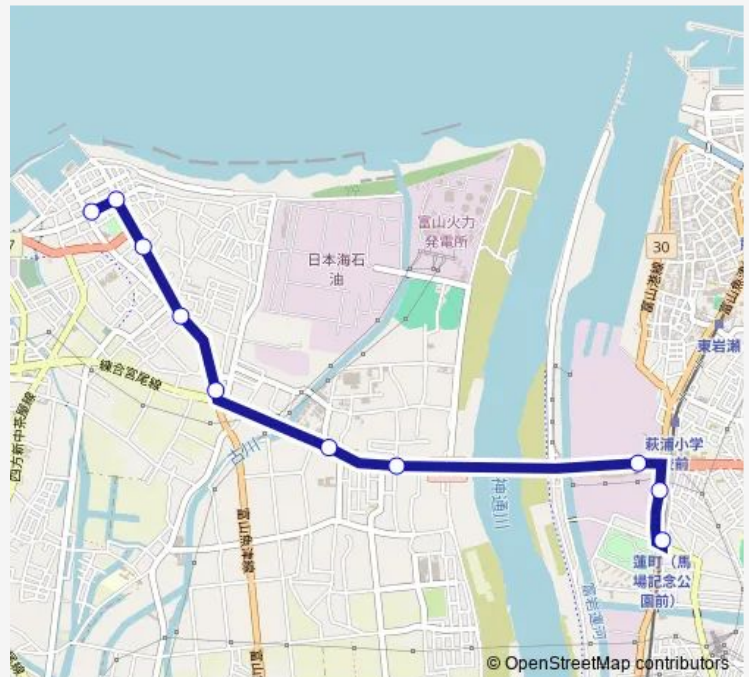

Route schedule

四方神明町 — 蓮町

Monday 06:06-21:19

Tuesday 06:06-21:19

Wednesday 06:06-21:19

Thursday 06:06-21:19

Friday 06:06-21:19

Saturday 06:16-20:56

Sunday 06:16-20:56

Route info

Direction: 四方神明町

Stops: 10

Trip Duration: 0 hour 12 min

■ 富山港線フィーダーバス

富山港線フィーダーバス Bus time schedules and route maps are available in an offline PDF at busmaps.com. Use the busmaps.com website to see live bus times, train schedule or subway schedule, and step-by-step directions for all public transit in Toyama