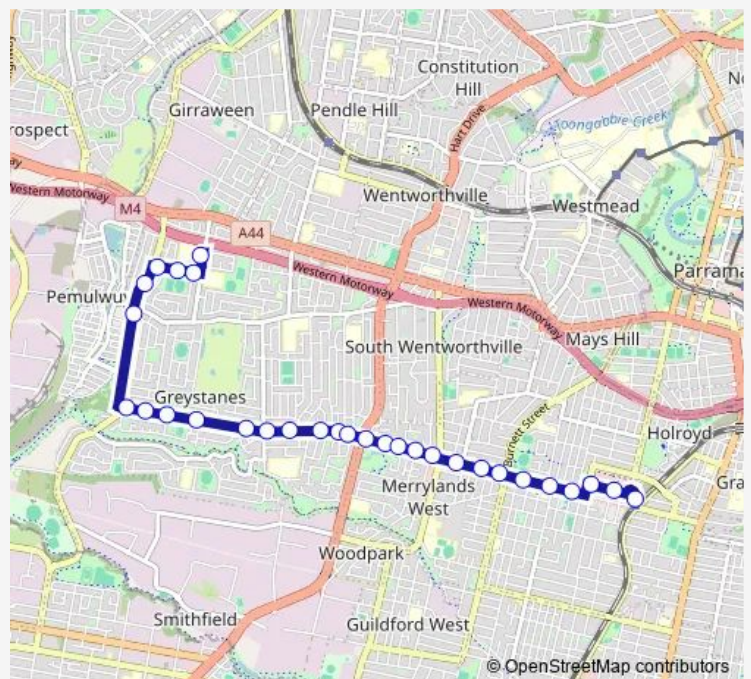

School Bus 7509 Greystanes High School to Merrylands

[Go to website](#)

Direction

Greystanes High School Near Beresford Rd — Merrylands Interchange, Terminal PI - Stand 2

30 stops

[Open route schedule](#)

- Greystanes High School Near Beresford Rd
- Bathurst St At Orange St
- Bathurst Street Park, Bathurst St
- Bathurst St After Grafton St
- Greystanes Rd Opp Cobar St
- Greystanes Rd After Old Prospect Rd
- Merrylands Rd After Greystanes Rd
- Merrylands Rd At Carter St
- Merrylands Rd Opp Bambil St
- Greystanes Public School, Merrylands Rd
- Merrylands Rd Opp Greystanes Community Centre
- Merrylands Rd After Cumberland Rd
- Greystanes Shopping Centre, Merrylands Rd
- Merrylands Rd At Hilton St
- Merrylands Rd Before Ringrose Av
- Merrylands Rd After Ringrose Av
- Merrylands Rd After Jersey Rd
- Merrylands Rd Opp Central Gardens Park
- Merrylands Rd At Yanco St
- Merrylands Rd Before Mark St
- Merrylands Rd At Wyborn Lane

Route schedule

Greystanes High School Near Beresford Rd — Merrylands Interchange, Terminal PI - Stand 2

Monday	15:00
Tuesday	15:00
Wednesday	15:00
Thursday	15:00
Friday	15:00
Saturday	—
Sunday	—

Route info

Direction: Greystanes High School Near Beresford Rd

Stops: 30

Trip Duration: 0 hour 30 min

7509 — Greystanes High School to Merrylands

Merrylands Rd After Ridge St

Merrylands Rd At Marin Pl

Merrylands Rd At Kiev St

Merrylands Park, Merrylands Rd

Merrylands Rd At Clarence St

Merrylands Rd Opp Cambridge St

Stockland Merrylands At Treves St

Stockland Merrylands, Mcfarlane St

Merrylands Interchange, Terminal Pl - Stand 2