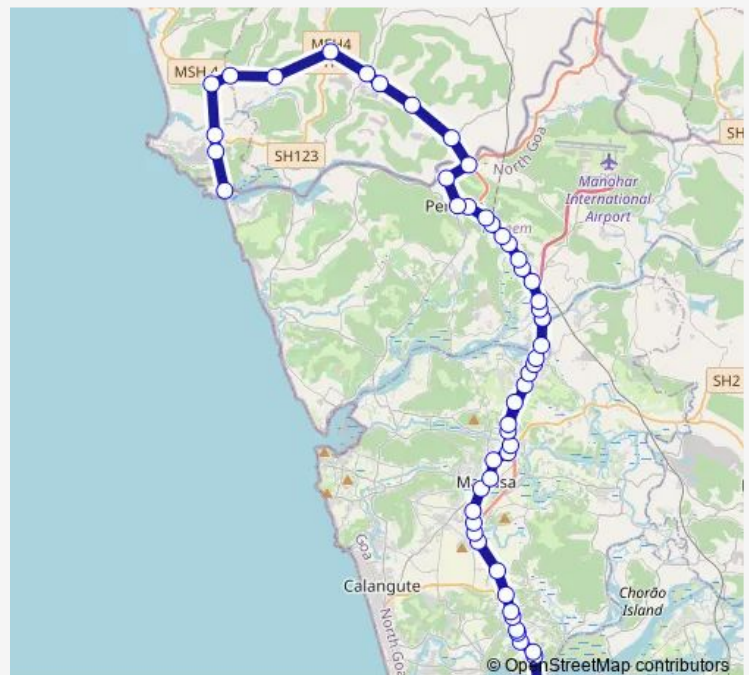

Thursday 17:50

Friday 17:50

Saturday 17:50

Sunday 17:50

Route info

Direction: Panaji KTC Bus Stand

Stops: 53

Trip Duration: 2 hour 10 min

Monday 06:45

Tuesday 06:45

Wednesday 06:45

Thursday 06:45

Friday 06:45

Saturday 06:45

Sunday 06:45

Route info