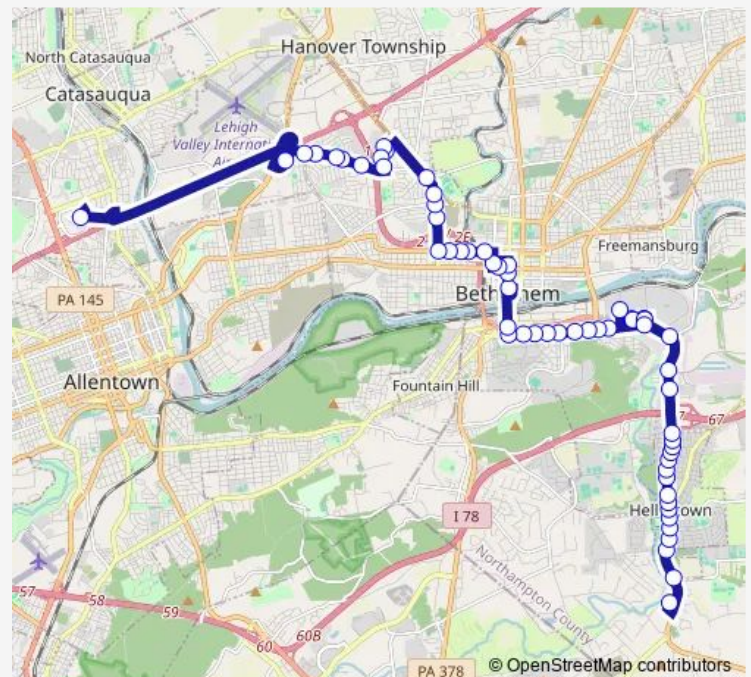

### Route schedule

LVM - Platform 2 — Creekside Shopping Center

Monday 06:20-22:10

Tuesday 06:20-22:10

Wednesday 06:20-22:10

Thursday 06:20-22:10

Friday 06:20-22:10

Saturday 07:24-21:40

### Route info

Direction: LVM - Platform 2

Stops: 62

Trip Duration: 0 hour 57 min

105 - S Bethlehem - LV Mall

Union at Monocacy Eb

Union at Main

Main at North Sb

## Route info

Direction: Creekside Shopping Center

Stops: 60

Trip Duration: 1 hour 2 min

4th at William Wb

4th at Edward Wb

4th at Hobart Wb

4th at Hill Wb