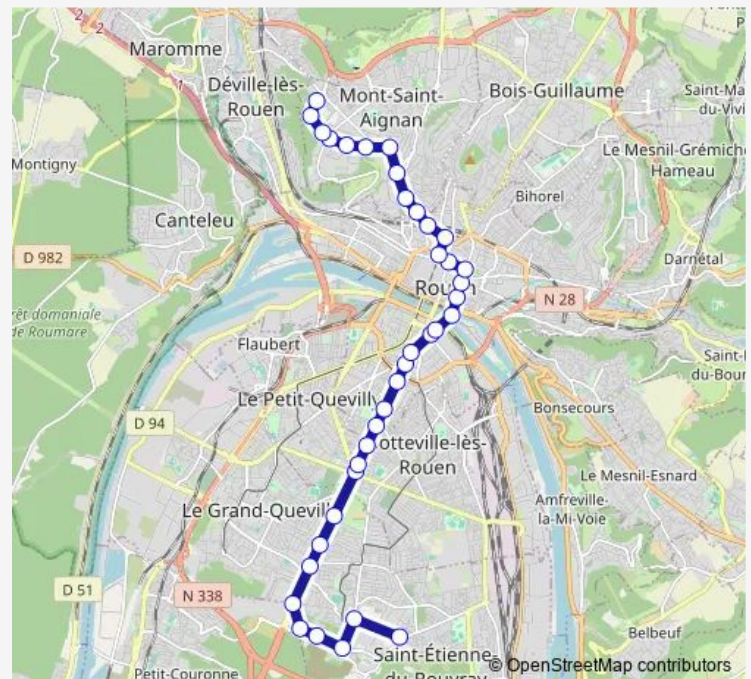

Direction

Cateliers — La Pléiade

37 stops

[Open route schedule](#)

Cateliers

Mare aux Daims

Technopôle

Lycée Le Corbusier

Jardin des Plantes

Dufay

Méridienne

Blaise Pascal

Place Saint-Sever

Lafayette

Champlain

Pont Corneille

République

Route schedule

Cateliers — La Pléiade

Monday	24:08-02:09 ⁺¹
Tuesday	03:09-02:09 ⁺¹
Wednesday	03:09-02:09 ⁺¹
Thursday	03:09-02:09 ⁺¹
Friday	03:09-02:09 ⁺¹
Saturday	03:09-02:09 ⁺¹
Sunday	03:09-02:09 ⁺¹

Route info

Direction: Cateliers

Stops: 37

Trip Duration: 0 hour 37 min

Saint-Nicolas

Hôtel de Ville

Beaux Arts

Square Verdrel