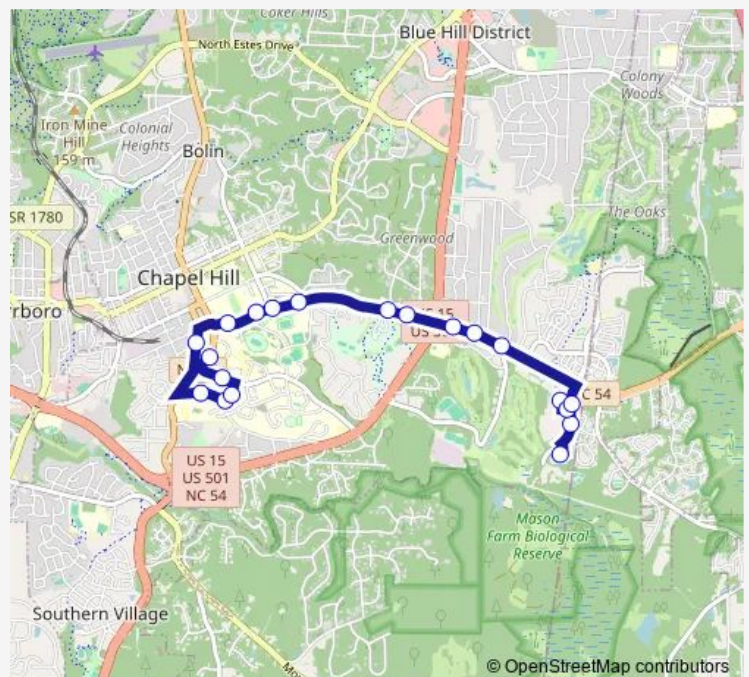

Route schedule

Friday Center South Park and Ride Lot — South Columbia Street at Health Sciences Library

Monday	06:00-19:20
Tuesday	06:00-19:20
Wednesday	06:00-19:20
Thursday	06:00-19:20
Friday	06:00-19:20
Saturday	—
Sunday	—

Route info

Direction: Friday Center South Park and Ride Lot

Stops: 20

Trip Duration: 0 hour 16 min

■ S — S - UNC / Campus Friday Center South Park and Ride **BusMaps**

Direction

South Columbia Street at Health Sciences Library — Friday Center South Park and Ride Lot

14 stops

[Open route schedule](#)

South Columbia Street at Health Sciences Library

South Road at Coker Hall

South Road at Fetzer Gym

South Road at Woollen Gym

South Road at Country Club Road Eastbound

Raleigh Road at Greenwood Road

Friday Center South Park and Ride Lot

Route schedule

South Columbia Street at Health Sciences Library — Friday Center South Park and Ride Lot

Monday 06:16-19:36

Tuesday 06:16-19:36

Wednesday 06:16-19:36

Thursday 06:16-19:36