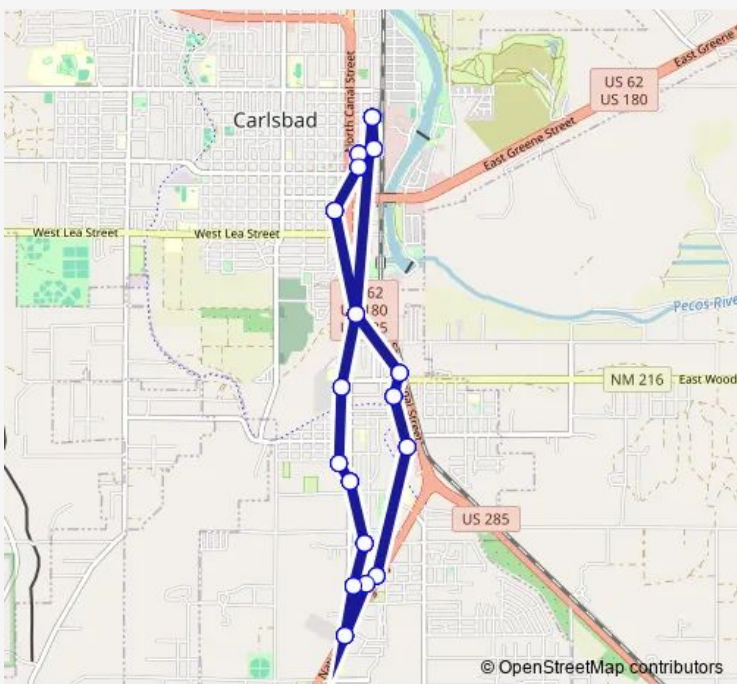

Bus S Green

[Go to website](#)

Direction
 Carlsbad Transit — Carlsbad Transit
 199 stops
[Open route schedule](#)

- Carlsbad Transit
- Treasure House
- Carlsbad National Bank
- District Court
- Municipal Court
- La Tienda
- Magistrate Court
- Sutherlands
- Walmart
- El Rey Motel
- Dvr
- Motel 6
- NM Income Support
- Community Senior Apartments
- San Jose Senior Center
- Del Rio Apartments
- Carlsbad Family Center
- La Tienda
- Carlsbad Transit
- Treasure House
- Carlsbad National Bank

Route schedule
 Carlsbad Transit — Carlsbad Transit

Monday	07:00
Tuesday	07:00
Wednesday	07:00
Thursday	07:00
Friday	07:00
Saturday	—
Sunday	—

Route info
 Direction: Carlsbad Transit
 Stops: 199
 Trip Duration: 11 hour 0 min