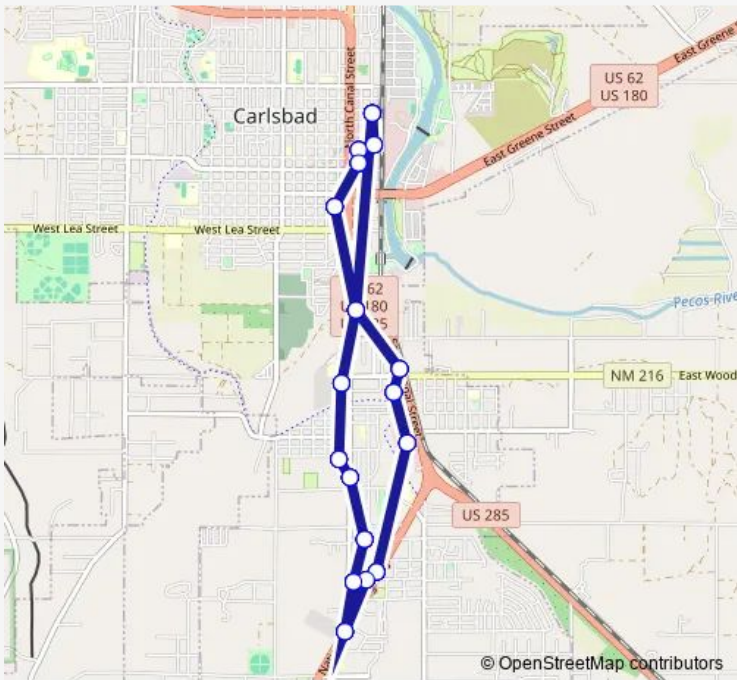

Bus S Green

[Go to website](#)

Direction
 Carlsbad Transit — Carlsbad Transit
 199 stops
[Open route schedule](#)

- Carlsbad Transit
- Treasure House
- Carlsbad National Bank
- District Court
- Municipal Court
- La Tienda
- Magistrate Court
- Sutherlands
- Walmart
- El Rey Motel
- Dvr
- Motel 6
- NM Income Support
- Community Senior Apartments
- San Jose Senior Center
- Del Rio Apartments
- Carlsbad Family Center
- La Tienda
- Carlsbad Transit
- Treasure House
- Carlsbad National Bank

Route schedule
 Carlsbad Transit — Carlsbad Transit

Monday	07:00
Tuesday	07:00
Wednesday	07:00
Thursday	07:00
Friday	07:00
Saturday	—
Sunday	—

Route info
 Direction: Carlsbad Transit
 Stops: 199
 Trip Duration: 11 hour 0 min