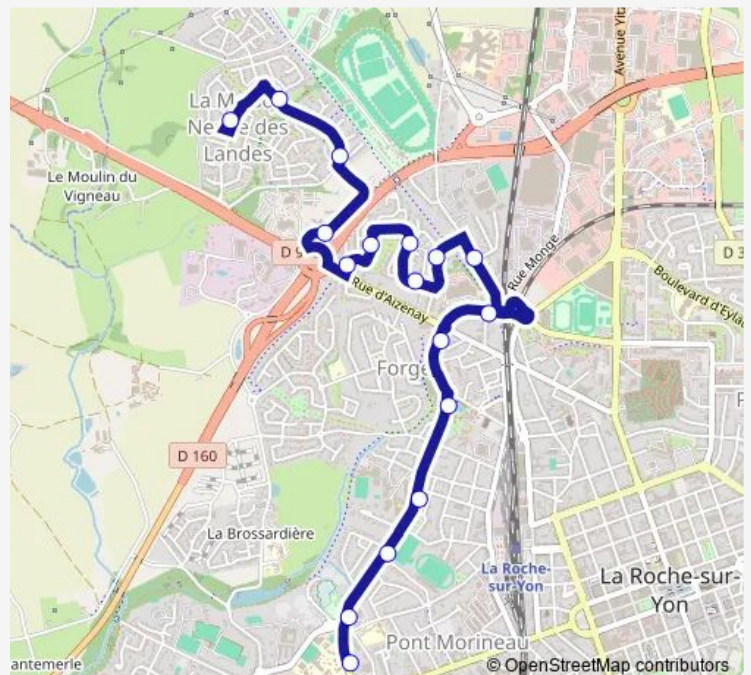

Route info

Direction: Pierre Mendès France

Stops: 17

Trip Duration: 0 hour 14 min

S — P.M.France - M.N.des Landes

Direction

Maison Neuve des Landes — Pierre Mendès France

17 stops

[Open route schedule](#)

Maison Neuve des Landes

Tabarly Terres Noires

Alain Bombard

Atlantique

Mon Repos

Numa Soubeyran

Baffert

Friday 07:43-13:30

Saturday —

Sunday —

Route info

Direction: Maison Neuve des Landes

Stops: 17

Trip Duration: 0 hour 14 min

S Bus time schedules and route maps are available in an offline PDF at busmaps.com. Use the busmaps.com website to see live bus times, train schedule or subway schedule, and step-by-step directions for all public transit in La Roche-sur-Yon