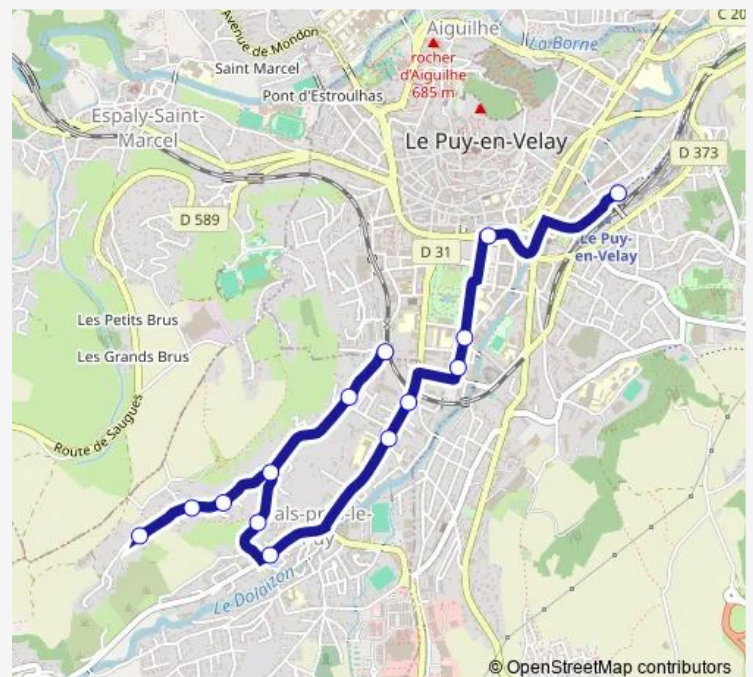

Wednesday 07:15-13:15

Thursday 07:15-13:15

Friday 07:15-13:15

Saturday —

Sunday —

Route info

Direction: Charles Rocher

Stops: 14

Trip Duration: 0 hour 13 min

S — LA Sermone-Pole Intermodal

BusMaps

Direction

Pole Intermodal — Jacques Viscomte

13 stops

[Open route schedule](#)

Pole Intermodal

Chemins DES Rois

Lotissement Moulins

Andre Bernard

Jacques Viscomte

Route schedule

Pole Intermodal — Jacques Viscomte

Monday 12:15-18:20

Tuesday 12:15-18:20

Wednesday 12:15-18:20

Thursday 12:15-18:20

Friday 12:15-18:20

Saturday —

Sunday —

Route info

Direction: Pole Intermodal

Stops: 13