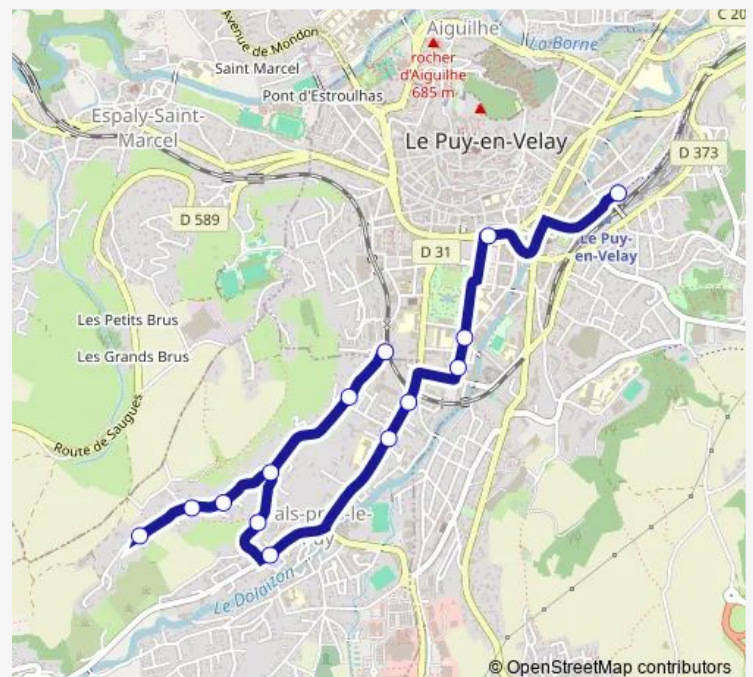

Andre Soulier

Antoine Martin

Michelet

Pole Intermodal

Route schedule

Charles Rocher — Pole Intermodal

Monday 08:15-13:15

Tuesday 07:15-13:15

Wednesday 07:15-13:15

Thursday 07:15-13:15

Friday 07:15-13:15

Saturday —

Sunday —

Route info

Direction: Charles Rocher

Stops: 14

Trip Duration: 0 hour 13 min

S — LA Sermone-Pole Intermodal

BusMaps

Direction

Pole Intermodal — Jacques Viscomte

13 stops

[Open route schedule](#)

Pole Intermodal

Wednesday 12:15-18:20

Thursday 12:15-18:20

Friday 12:15-18:20

Saturday —

Sunday —

Route info

Direction: Pole Intermodal

Stops: 13