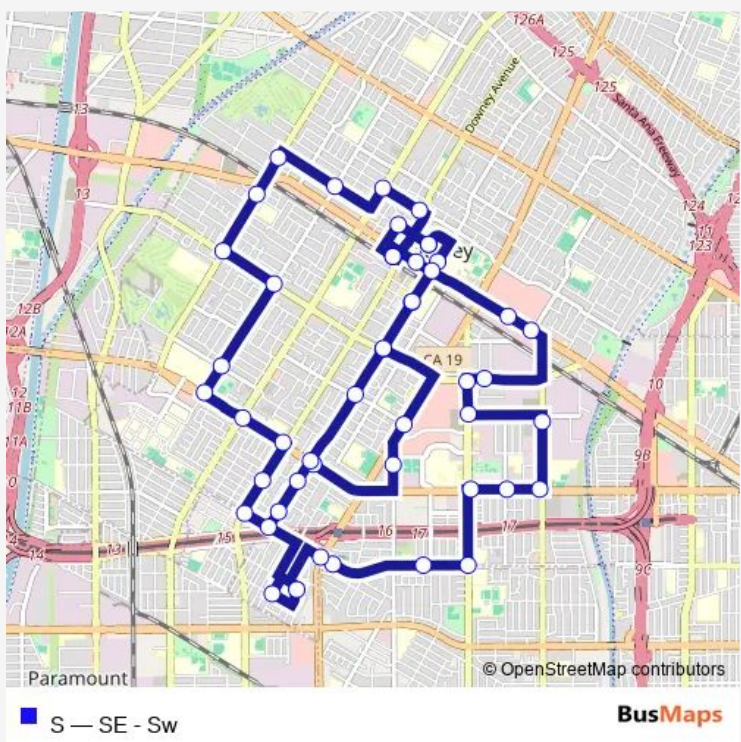

Direction
 Downey Transit Center — 5th & New
 48 stops
[Open route schedule](#)

- Downey Transit Center
- Firestone & Dolan
- Firestone & Stonewood Center
- Woodruff & Firestone (Bank Building)
- Coldbrook & Stewart-Gary
- Downey Landing (Stewart-Gary & Bellflower)
- Washburn and Bellflower
- Woodruff & Washburn
- Imperial & Woodruff
- Imperial & Dunrobin
- Bellflower & Imperial
- Bellflower & Foster
- Foster & Premier
- Foster & Vultee
- Foster & Lakewood
- Golden Park
- Prichard & Barlin
- Gardendale & Brookshire
- Brookshire & Borson
- Brookshire & Imperial
- Columbia Way @ Columbia Memorial Space Center

Route schedule
 Downey Transit Center — 5th & New

Monday	09:04-12:32
Tuesday	09:04-12:32
Wednesday	09:04-12:32
Thursday	09:04-12:32
Friday	09:04-12:32
Saturday	—
Sunday	—

Route info
 Direction: Downey Transit Center
 Stops: 48
 Trip Duration: 1 hour 36 min

Lakewood & Alameda

Brookshire & Stewart

Brookshire @ Davis Medical Center

Brookshire @ Downey High School

3rd & Civic Center

Downey Transit Center Stop 2

La Reina & 3rd

3rd & Civic Center Sw

Brookshire @ Bank Building

Brookshire @ Davis Medical Center Sw

Brookshire & Stewart Sw

Brookshire & Alameda

Brookshire & Imperial Sw

Brookshire & Puritan

Gardendale & Downey

Downey & Comolette