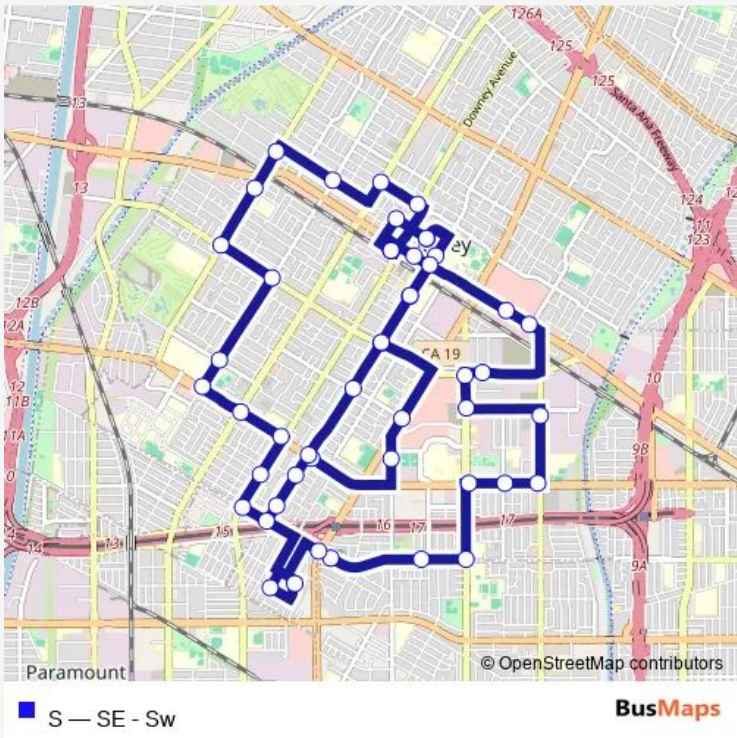

Direction
 Downey Transit Center Stop 2 — 5th & New
 48 stops
[Open route schedule](#)

- Downey Transit Center Stop 2
- Firestone & Dolan
- Firestone & Stonewood Center
- Woodruff & Firestone (Bank Building)
- Coldbrook & Stewart-Gary
- Downey Landing (Stewart-Gary & Bellflower)
- Washburn and Bellflower
- Woodruff & Washburn
- Imperial & Woodruff
- Imperial & Dunrobin
- Bellflower & Imperial
- Bellflower & Foster
- Foster & Premier
- Foster & Vultee
- Foster & Lakewood
- Golden Park
- Prichard & Barlin
- Gardendale & Brookshire
- Brookshire & Borson
- Brookshire & Imperial
- Columbia Way @ Columbia Memorial Space Center

Route schedule
 Downey Transit Center Stop 2 — 5th & New

Monday	09:04-12:32
Tuesday	09:04-12:32
Wednesday	09:04-12:32
Thursday	09:04-12:32
Friday	09:04-12:32
Saturday	—
Sunday	—

Route info
 Direction: Downey Transit Center Stop 2
 Stops: 48
 Trip Duration: 1 hour 36 min

Lakewood & Alameda

Brookshire & Stewart

Brookshire @ Davis Medical Center

Brookshire @ Downey High School

3rd & Civic Center Sw

Downey Transit Center Stop 2

La Reina & 3rd

3rd & Civic Center Sw

Brookshire @ Bank Building

Brookshire @ Davis Medical Center Sw

Brookshire & Stewart Sw

Brookshire & Alameda

Brookshire & Imperial Sw

Brookshire & Puritan

Gardendale & Downey

Downey & Comolette