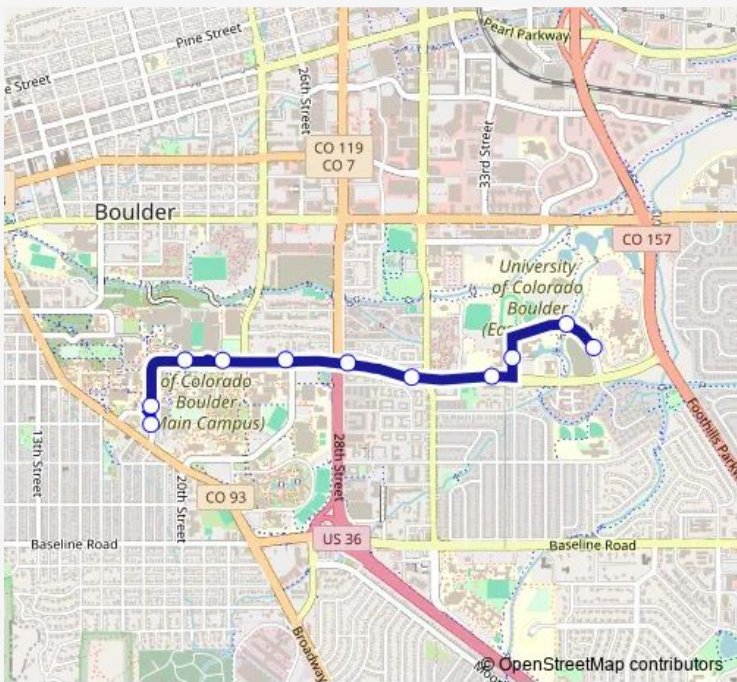

Bus S Stampede

[Go to website](#)

Direction
 Sustainable Energy and Environment Labs — Euclid Av-
 enue and 18th Street

11 stops

[Open route schedule](#)

- Sustainable Energy and Environment Labs
- Space Science
- Biotech
- Colorado Avenue and Innovation
- Colorado Avenue and 30th Street
- Colorado Avenue and 28th Street
- Colorado Avenue and 26th Street
- Colorado Avenue at Folsom
- Balch
- 18th Street and Euclid Avenue
- Euclid Avenue and 18th Street

Route info

Direction: Sustainable Energy and Environment Labs

Stops: 11

Trip Duration: 0 hour 14 min

Direction

Euclid Avenue and 18th Street — Sustainable Energy and Environment Labs

9 stops

[Open route schedule](#)

Euclid Avenue and 18th Street

Euclid Avenue and 18th Street

Colorado Avenue and 18th Street

Colorado Avenue and Folsom Street

Colorado Avenue and 28th Street (Farside)

Colorado Avenue and 30th Street

Colorado Avenue and 33rd Street

Thursday 07:15-22:46

Friday 07:15-22:46

Saturday —

Sunday —

Route info

Direction: Euclid Avenue and 18th Street

Stops: 9

Trip Duration: 0 hour 13 min