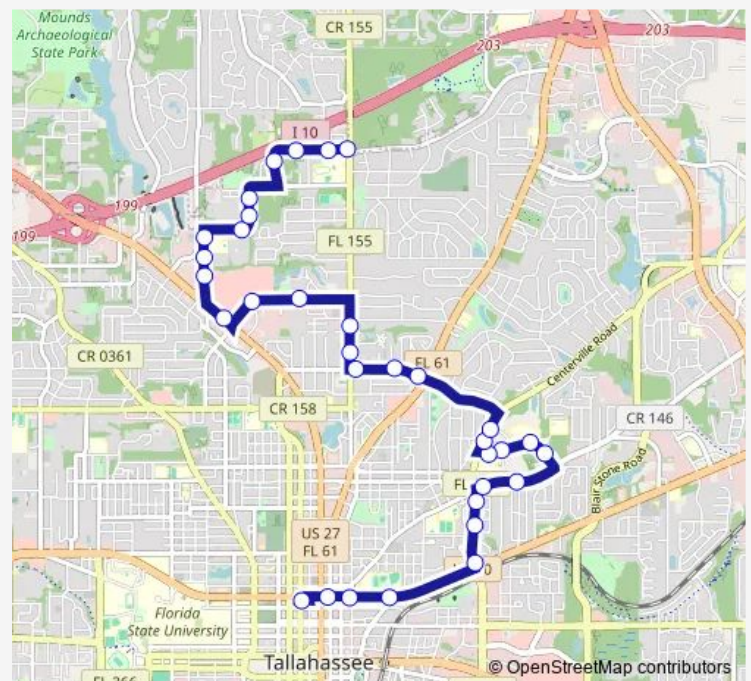

Monday 06:30-17:30

Tuesday 06:30-17:30

Wednesday 06:30-17:30

Thursday 06:30-17:30

Friday 06:30-17:30

Saturday —

Sunday —

Route info

Direction:

Stops: 0

Trip Duration: — min

S — SAN Luis

Direction

Plaza Gate 10 — Bermuda RD AT N Meridian ST Eb

33 stops

[Open route schedule](#)

Thursday 06:00-18:00

Friday 06:00-18:00

Saturday —

Sunday —

Route info

Direction: Plaza Gate 10

Stops: 33

Trip Duration: 0 hour 30 min