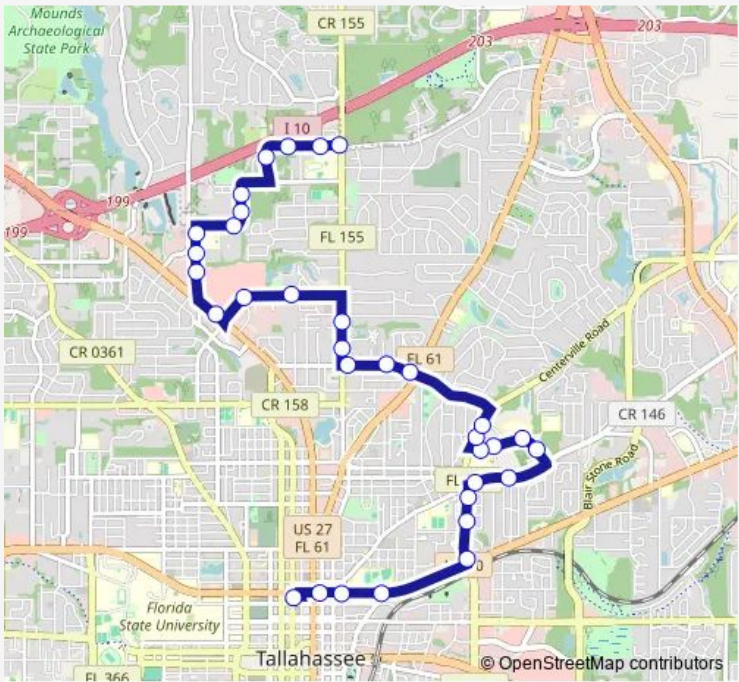

Route info

Direction:

Stops: 0

Trip Duration: — min

Direction

Plaza Gate 10 — Bermuda RD AT N Meridian ST Eb

33 stops

[Open route schedule](#)

Plaza Gate 10

Tennessee ST AT Calhoun Eb

E Tennessee ST N Meridian ST Eb

E Tennessee ST N Franklin Blvd Eb

Magnolia DR AT Tennessee ST Nb

Magnolia DR AT Devils DIP Nb

Magnolia DR AT Miccosukee RD Nb

Miccosukee RD AT Magnolia DR Eb

Miccosukee RD AT Spottswood DR Eb

Surgeons AT ONE Healing Place

Surgeons AT TSC Health

Surgeon Drive AT Medical Drive

Surgeons Drive AT Hodges Drive

Centerville RD AT Medical Dr

Centerville RD AT Physicians DR Nb

Thursday 06:00-18:00

Friday 06:00-18:00

Saturday —

Sunday —

Route info

Direction: Plaza Gate 10

Stops: 33

Trip Duration: 0 hour 30 min