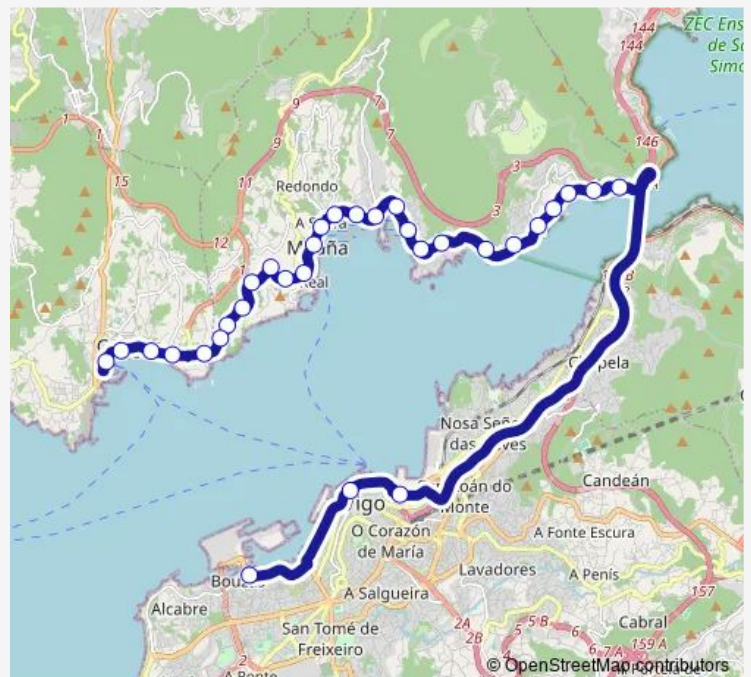

Thursday 07:15-21:40

Friday 07:15-21:40

Saturday 09:40-21:00

Sunday 12:40-20:30

Route info

Direction: Bouzas

Stops: 31

Trip Duration: 0 hour 50 min