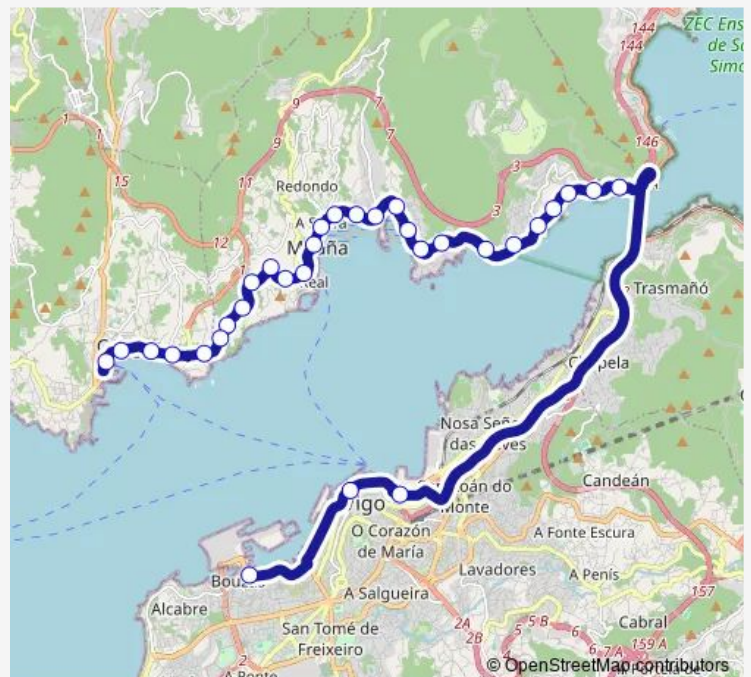

Route schedule

Bouzas — Cangas E.A.

Monday	07:15-21:40
Tuesday	07:15-21:40
Wednesday	07:15-21:40
Thursday	07:15-21:40
Friday	07:15-21:40
Saturday	09:40-21:00
Sunday	12:40-20:30

Route info

Direction: Bouzas

Stops: 31

Trip Duration: 0 hour 50 min

XG625001 — Cangas E.A.-Bouzas

Pandiña

Fontes

Camping de Tirán

Tirán

O Ramil