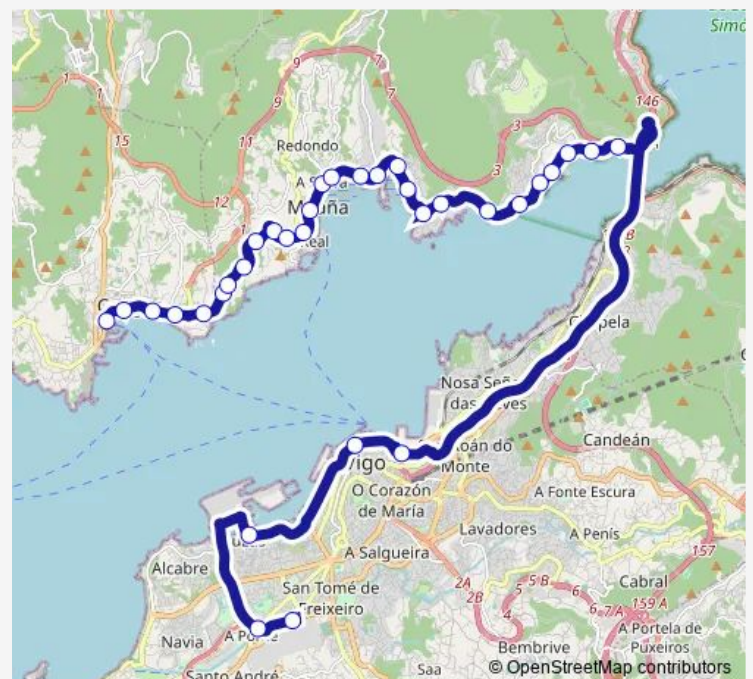

Thursday 04:50-20:35

Friday 04:50-20:35

Saturday —

Sunday —

Route info

Direction: Cangas E.A.

Stops: 33

Trip Duration: 1 hour 0 min