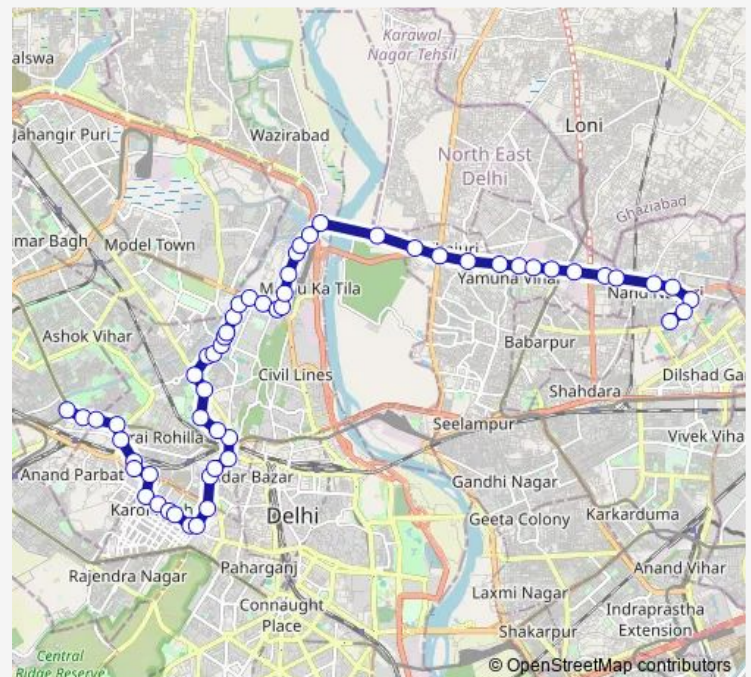

### Route schedule

Inderlok Metro Station — Nand Nagari Terminal

Monday 06:50-21:19

Tuesday 06:50-21:19

Wednesday 06:50-21:19

Thursday 06:50-21:19

Friday 06:50-21:19

Saturday 06:50-21:19

### Route info

Direction: Inderlok Metro Station

Stops: 56

Trip Duration: 1 hour 32 min

■ 229up

BusMaps

Clock Tower

Shakti Nagar