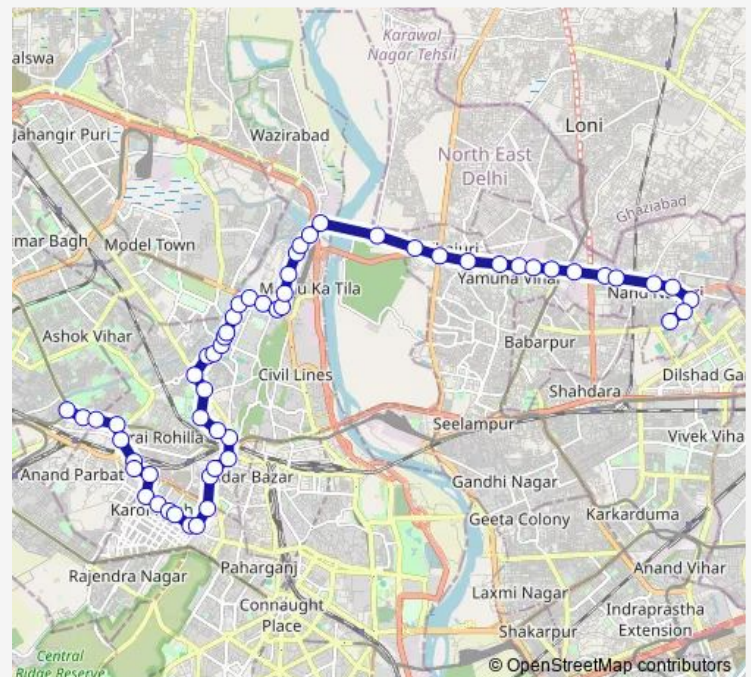

### Route schedule

Inderlok Metro Station — Nand Nagari Terminal

Monday 06:50-21:19

Tuesday 06:50-21:19

Wednesday 06:50-21:19

Thursday 06:50-21:19

Friday 06:50-21:19

Saturday 06:50-21:19

### Route info

Direction: Inderlok Metro Station

Stops: 56

Trip Duration: 1 hour 32 min

■ 229up

BusMaps

Clock Tower

Shakti Nagar