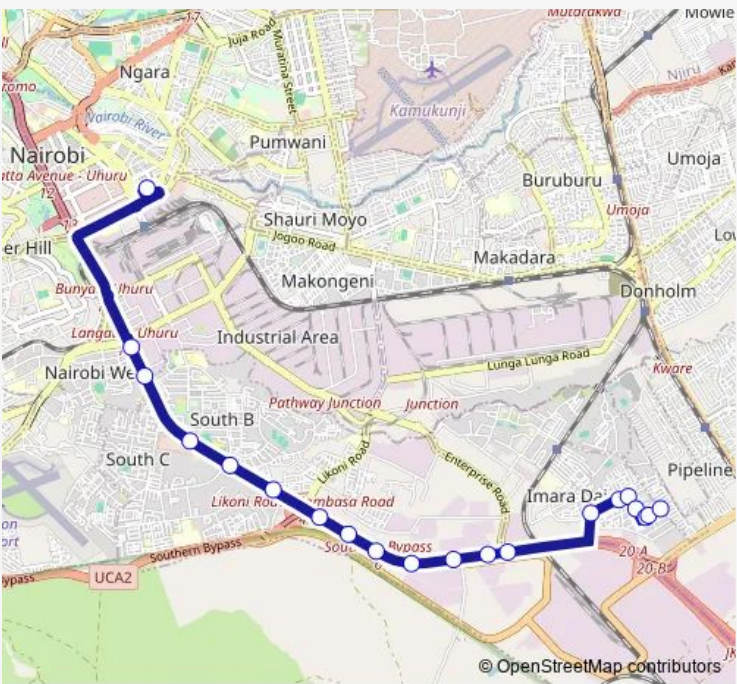

Bus 33MKR Bus Station-Mombasa Road-Imara Daima-St.Bakhita

[Go to website](#)

Direction
 Bus Station — St. Bakhita

20 stops

[Open route schedule](#)

- Bus Station
- Nyayo
- Government Plaza/Devis
- Capital Centre
- Belleview
- St. James
- Park Side Towers/Airtel
- Vision Plaza
- Panari
- Standard Group
- Tulip
- Sameer
- Gm
- Imara Daima
- Master Mind
- Maziwa
- Aa
- Courner
- Jaharis
- St. Bakhita

Route schedule
 Bus Station — St. Bakhita

Monday	06:00
Tuesday	06:00
Wednesday	06:00
Thursday	06:00
Friday	06:00
Saturday	06:00
Sunday	06:00

Route info

Direction: Bus Station

Stops: 20

Trip Duration: 0 hour 28 min

■ 33MKR — Bus Station-Mombasa Road-Imara Daima-St. Bakhita **BusMaps**

Direction

St. Bakhita — Bus Station

16 stops

[Open route schedule](#)

St. Bakhita

Aa

Maziwa

Route info

Direction: St. Bakhita

Stops: 16

Trip Duration: 0 hour 27 min

33MKR Bus time schedules and route maps are available in an offline PDF at [busmaps.com](#). Use the [busmaps.com](#) website to see live bus times, train schedule or subway schedule, and step-by-step directions for all public transit in Nairobi