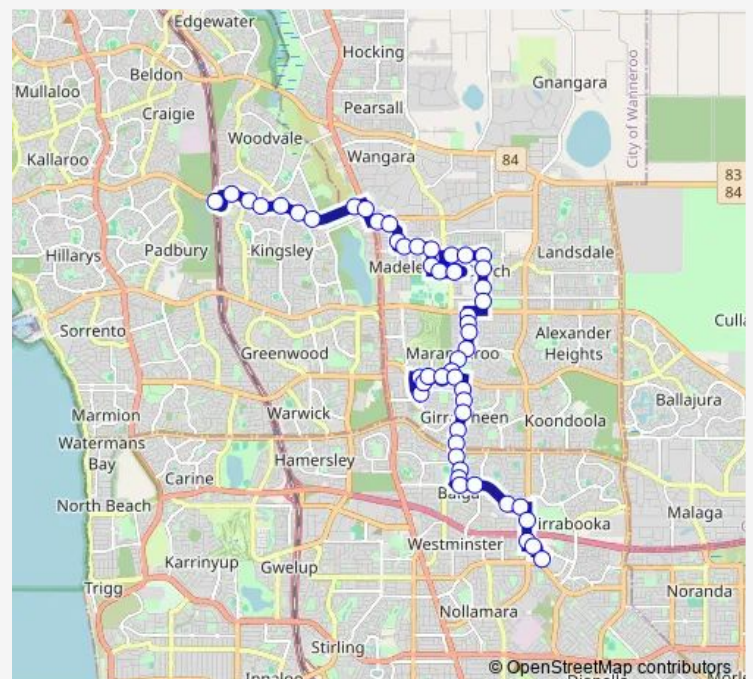

Kingsway . After Hartman Dr

Kingsway . After Carripan Rd

Westport Pde After Hartman Dr

Westport Pde After Castlebar Way

Route schedule

Whitfords Stn Stand 2 — Mirrabooka Station Stand 4

Monday 06:43-18:56

Tuesday 06:43-18:56

Wednesday 06:43-18:56

Thursday 06:43-18:56

Friday 06:43-18:56

Saturday 08:07-17:44

Sunday 10:07-17:44

Route info

Direction: Whitfords Stn Stand 2

Stops: 55

Trip Duration: 0 hour 55 min

374

Ashdale Bvd After Westport Pde

Ashdale Bvd Before Kingsway

Evandale Rd After Wordsworth Dr

Evandale Rd Before Hepburn Av

Highclere Bvd After Hepburn Av

Highclere Bvd After Berkley Rd

Highclere Bvd After Ellenbrae Pl

Highclere Bvd After Rawlinson Dr

Highclere Bvd Before Le Grand Gdns

Highclere Bvd After Woodward Cir

Marangaroo Dr Before Berwyn Rd

Marangaroo Dr After Addington Wy

Marangaroo Dr - Newpark Shopping Ctr