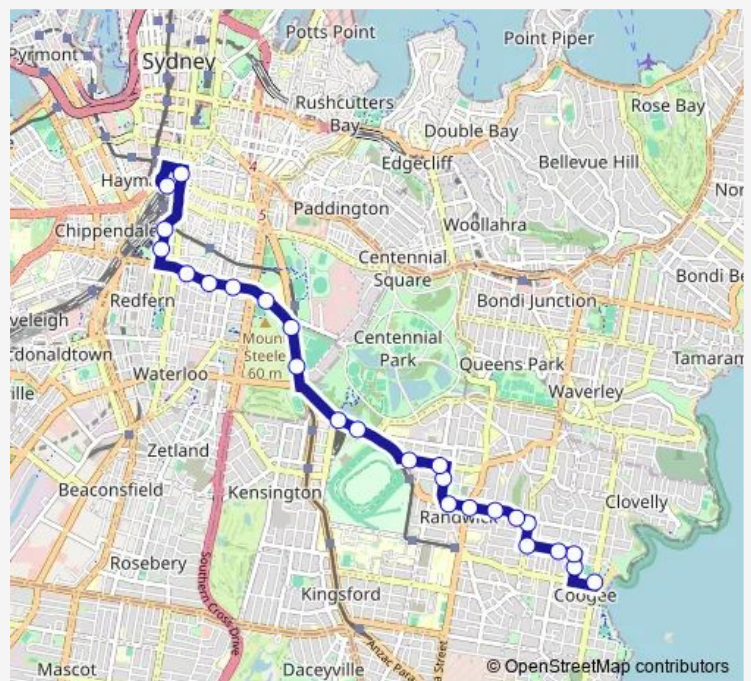

Route schedule

Central Station, Eddy Av, Stand C — Arden St At Dolphin St

Monday	05:40-00:40 <sup>+1</sup>
Tuesday	05:40-00:41 <sup>+1</sup>
Wednesday	05:40-00:41 <sup>+1</sup>
Thursday	05:40-00:41 <sup>+1</sup>
Friday	05:40-00:41 <sup>+1</sup>
Saturday	05:40-00:41 <sup>+1</sup>
Sunday	05:40-00:40 <sup>+1</sup>

Route info

Direction: Central Station, Eddy Av, Stand C

Stops: 25

Trip Duration: 0 hour 22 min

374 — Central Belmore Park to Coogee via Bream St

Carrington Rd Opp Coogee St

Bream St At Mount St

Bream St At Brook St

## Direction

Arden St Opp Coogee Bay Rd — Central Station, Eddy Av, Stand D

25 stops

[Open route schedule](#)

Arden St Opp Coogee Bay Rd

Randwick Rugby Club, Brook St

Bream St At Brook St

Bream St At Mount St

## Route info

Direction: Arden St Opp Coogee Bay Rd

Stops: 25

Trip Duration: 0 hour 41 min

374 Bus time schedules and route maps are available in an offline PDF at [busmaps.com](https://busmaps.com). Use the [busmaps.com](https://busmaps.com) website to see live bus times, train schedule or subway schedule, and step-by-step directions for all public transit in Sydney