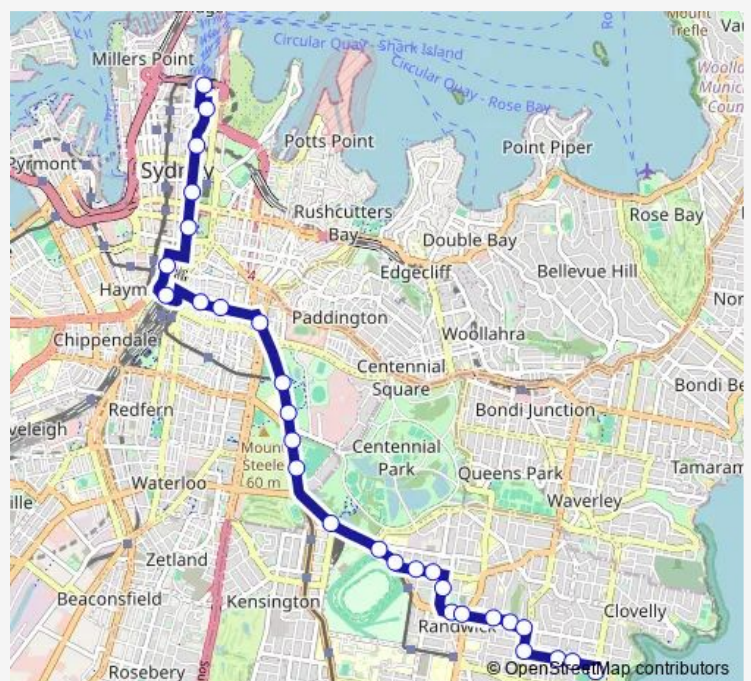

### Route schedule

Arden St At Dolphin St — Museum Of Sydney, Phillip St

Monday 06:52-08:36

Tuesday 06:52-08:36

Wednesday 06:52-08:36

Thursday 06:52-08:36

Friday 06:52-08:36

Saturday —

### Route info

Direction: Arden St At Dolphin St

Stops: 28

Trip Duration: 0 hour 49 min

Foveaux St At Crown St

Central Station, Foveaux St, Stand F

Elizabeth St At Hay St

Museum Station, Downing Centre, Stand E

## Route schedule

Circular Quay, Alfred St, Stand A — Arden St At Dolphin St

Monday 07:14-00:08<sup>+1</sup>

Tuesday 07:14-00:08<sup>+1</sup>

Wednesday 07:15-00:08<sup>+1</sup>

Thursday 07:15-00:08<sup>+1</sup>

## Route info

Direction: Circular Quay, Alfred St, Stand A

Stops: 29

Trip Duration: 0 hour 39 min

Alison Rd At Carrington Rd

Carrington Rd Opp Coogee St

Bream St At Mount St

Bream St At Brook St