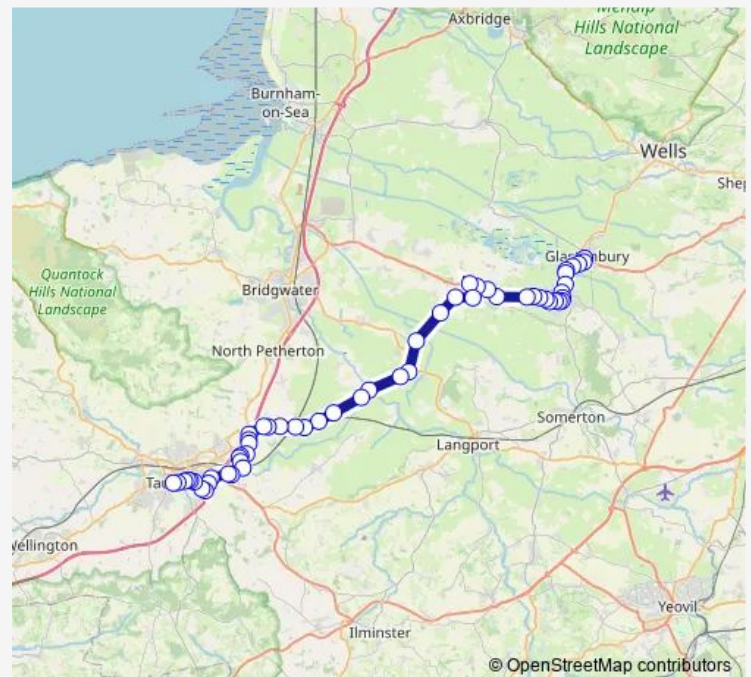

Thursday 07:20

Friday 07:20

Saturday —

Sunday —

Route info

Direction: The Parade

Stops: 56

Trip Duration: 1 hour 25 min