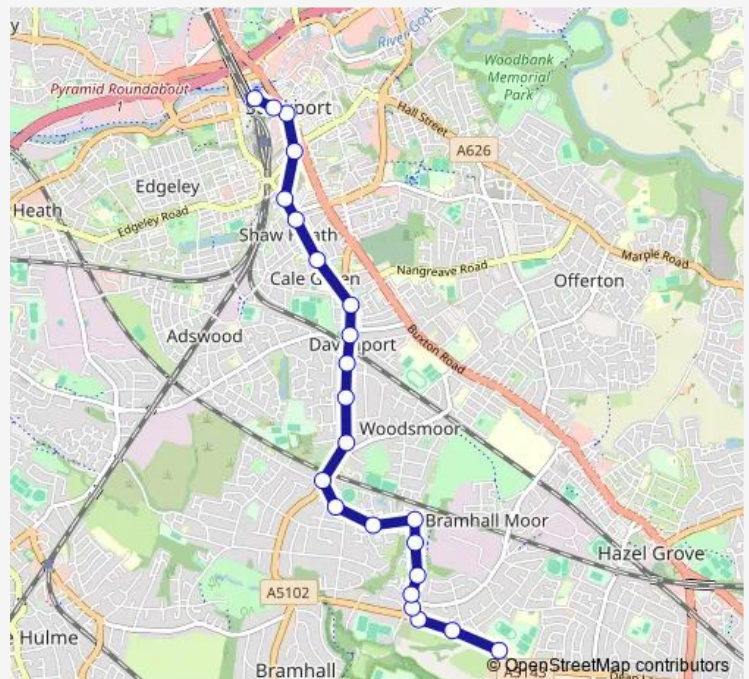

Davenport Rail Station

Clutha Road

Ravenswood Court

Woodsmoor Lane

Trinity Gardens

Kingsway

Brent Moor Road

Hexworth Walk

Sherford Close

Denbury Green

Langston Green

Route schedule

Stockport Interchange — Hazel Grove High School

Monday 07:42

Tuesday 07:42

Wednesday 07:42

Thursday 07:42

Friday 07:42

Saturday —

Sunday —

Route info

Direction: Stockport Interchange

Stops: 25

Trip Duration: 0 hour 28 min

## Direction

Hazel Grove High School — Stockport Interchange

23 stops

[Open route schedule](#)

Hazel Grove High School

Three Bears

Bramhall Moor Lane

Dean Moor Road