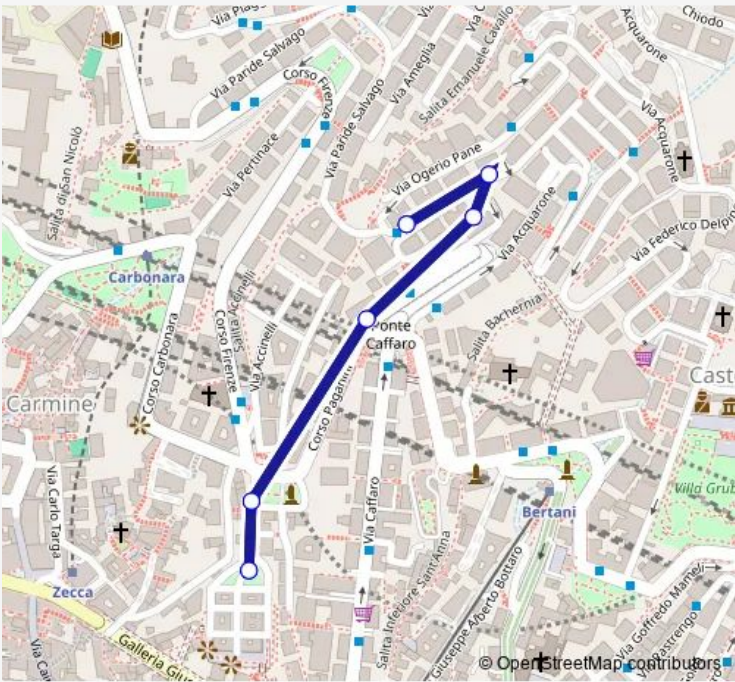

Route info

Direction:

Stops: 0

Trip Duration: — min

■ 374 — Via Cancelliere -Sp. Castelletto **BusMaps**

Direction

Cancelliere 3/Costa — Castelletto/Spianata

6 stops

[Open route schedule](#)

Cancelliere 3/Costa

Cancelliere 4/Ferrari

Cancelliere 5/Barsanti

Barsanti/Ponte Caffaro

Villa/Spianata Castelletto

Castelletto/Spianata

Route schedule

Route info

Direction: Cancelliere 3/Costa

Stops: 6

Trip Duration: 0 hour 5 min

Direction

Castelletto/Spianata — Cancelliere 3/Costa

8 stops

[Open route schedule](#)

Sunday 08:15-20:23

Route info

Direction: Castelletto/Spianata

Stops: 8

Trip Duration: 0 hour 7 min

Direction

undefined — undefined

0 stops