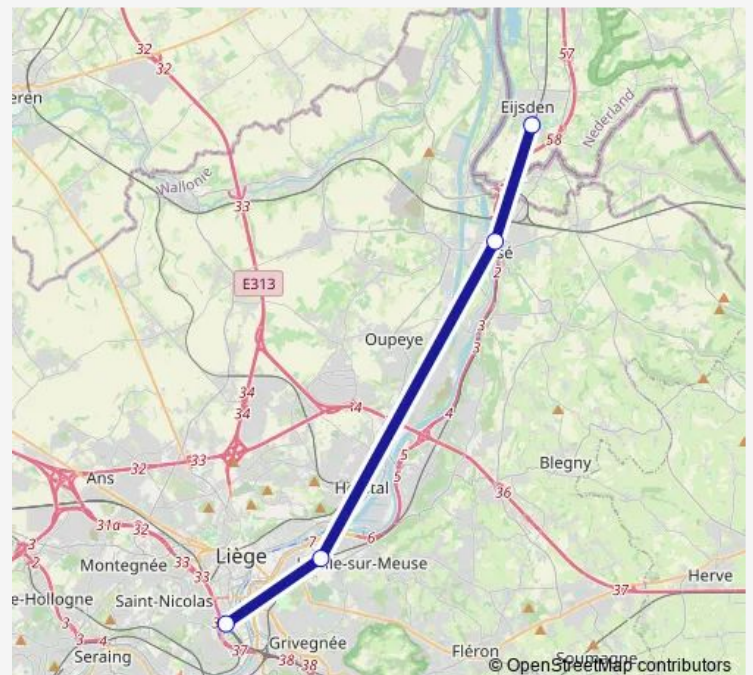

Rail S43 Aachen Hbf (DE) - Liège-Guillemins

[Go to website](#)

Direction

undefined — undefined

0 stops

[Open route schedule](#)

Route schedule

undefined — undefined

Monday 06:30

Tuesday 06:30

Wednesday 06:30

Thursday 06:30

Friday 06:30

Saturday —

Sunday —

Route info

Direction:

Stops: 0

Trip Duration: — min

■ S43 — Aachen Hbf (DE) - Liège-Guillemins

Direction

Aachen Hbf (De) — Eygelshoven markt

4 stops

[Open route schedule](#)

Route info

Direction: Aachen Hbf (De)

Stops: 4

Trip Duration: 0 hour 17 min

Direction

Eijsden (NI) — Herzogenrath

9 stops

[Open route schedule](#)