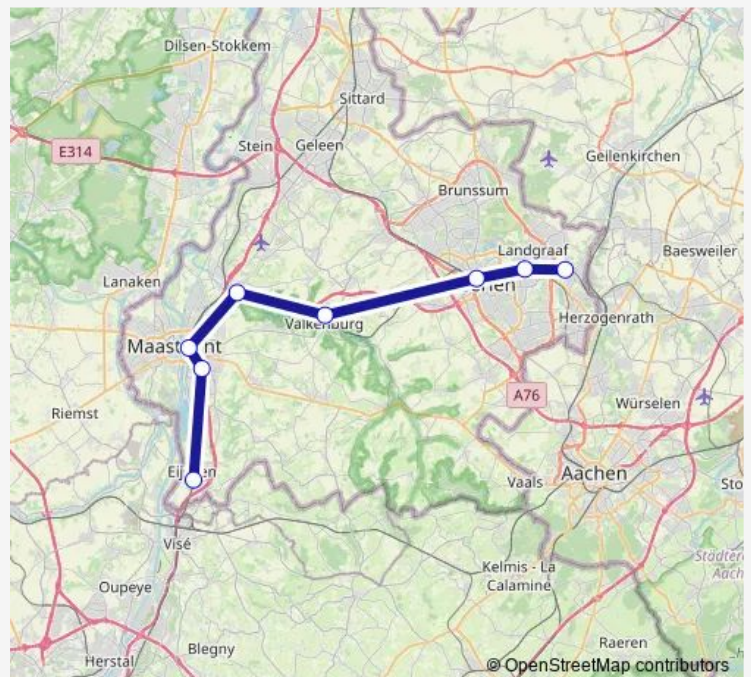

Rail S43 Aachen Hbf (DE) - Liège-Guillemins

[Go to website](#)**Direction**

Herzogenrath — Aachen Hbf (De)

3 stops

[Open route schedule](#)

Herzogenrath

Aix-la-Chapelle Ouest

Aachen Hbf (De)

Route schedule

Herzogenrath — Aachen Hbf (De)

Monday	06:30-00:30 ⁺¹
Tuesday	06:30-00:30 ⁺¹
Wednesday	06:30-00:30 ⁺¹
Thursday	06:30-00:30 ⁺¹
Friday	06:30-00:30 ⁺¹
Saturday	07:30-00:30 ⁺¹
Sunday	08:30-00:30 ⁺¹

Route info

Direction: Herzogenrath

Stops: 3

Trip Duration: 0 hour 12 min

■ S43 — Aachen Hbf (DE) - Liège-Guillemins

BusMaps

Direction

Aachen Hbf (De) — Eygelshoven markt

4 stops

[Open route schedule](#)

Aachen Hbf (De)

Aix-la-Chapelle Ouest

Herzogenrath

Eygelshoven markt

Route schedule

Aachen Hbf (De) — Eygelshoven markt