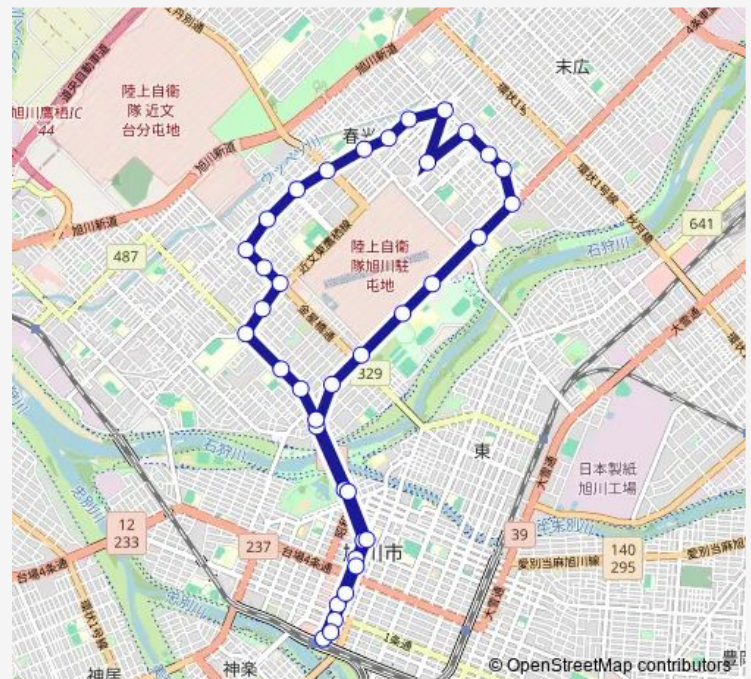

Thursday 06:37-20:50

Friday 06:37-20:50

Saturday 06:37-20:50

Sunday 06:37-20:50

Route info

Direction: 旭川駅

Stops: 37

Trip Duration: 1 hour 24 min