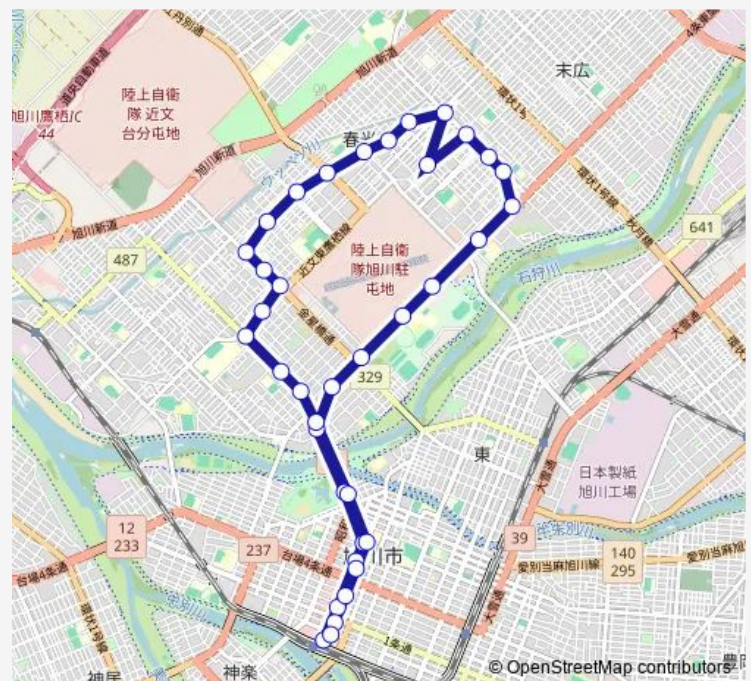

Thursday 06:37-20:50

Friday 06:37-20:50

Saturday 06:37-20:50

Sunday 06:37-20:50

Route info

Direction: 旭川駅

Stops: 37

Trip Duration: 1 hour 24 min