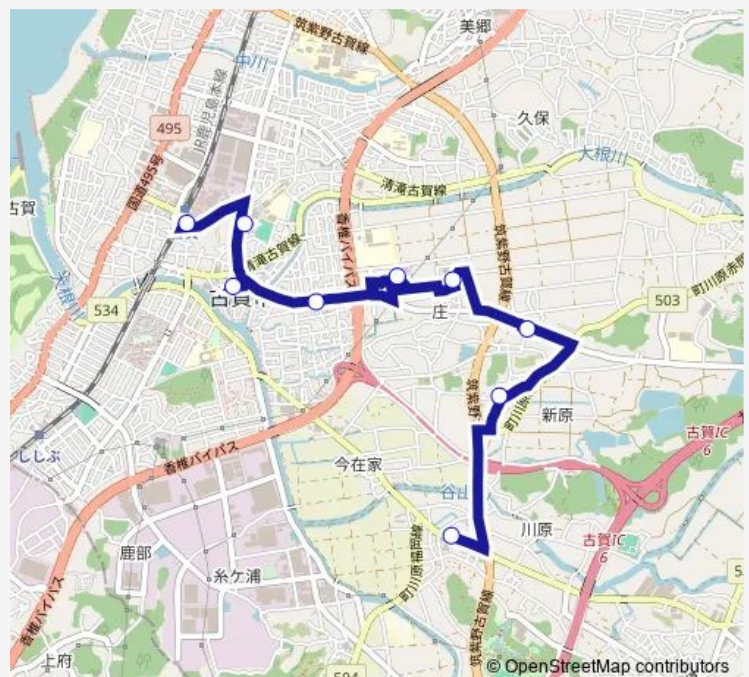

青柳四ツ角 — Jr古賀駅東口

Monday 08:30-17:02

Tuesday 08:30-17:02

Wednesday 08:30-17:02

Thursday 08:30-17:02

Friday 08:30-17:02

Saturday 08:30-17:02

Sunday 08:30-17:02

Route info

Direction: 青柳四ツ角

Stops: 9

Trip Duration: 0 hour 16 min

■ 青柳四つ角→新原→サンコスモ→古賀駅 — 青柳四つ角→新原→サンコスモ→古賀駅[1004] BusMaps

青柳四つ角→新原→サンコスモ→古賀駅 Bus time schedules and route maps are available in an offline PDF at busmaps.com. Use the busmaps.com website to see live bus times, train schedule or subway schedule, and step-by-step directions for all public transit in Koga