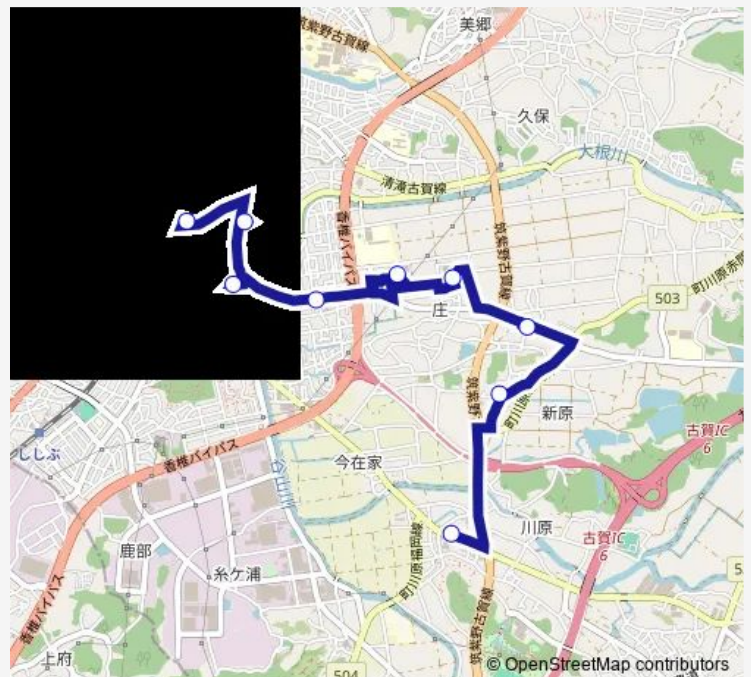

青柳四ツ角 — Jr古賀駅東口

Monday 08:30-17:02

Tuesday 08:30-17:02

Wednesday 08:30-17:02

Thursday 08:30-17:02

Friday 08:30-17:02

Saturday 08:30-17:02

Sunday 08:30-17:02

Route info

Direction: 青柳四ツ角

Stops: 9

Trip Duration: 0 hour 14 min

■ 青柳四つ角→新原→サンコスモ→古賀駅 — 青柳四つ角→新原→サンコスモ→古賀駅[1004] BusMaps

青柳四つ角→新原→サンコスモ→古賀駅 Bus time schedules and route maps are available in an offline PDF at busmaps.com. Use the busmaps.com website to see live bus times, train schedule or subway schedule, and step-by-step directions for all public transit in Koga