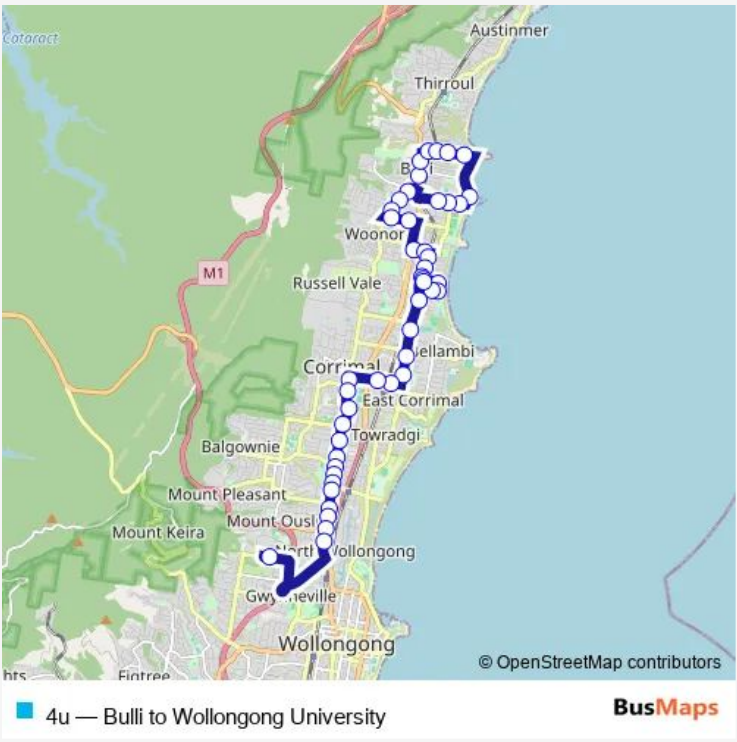

Bus 4u Bulli to Wollongong University

[Go to website](#)

**Direction**  
 University Of Wollongong, Northfields Av, Stand B — Bulli Heritage Hotel, Princes Hwy  
 34 stops  
[Open route schedule](#)

- University Of Wollongong, Northfields Av, Stand B
- Princes Hwy After Lysaght St
- Princes Hwy After Mt Ousley Rd
- Princes Hwy After Mcgrath St
- St John Vianney's Catholic Church, Princes Hwy
- Cabbage Tree Hotel, Princes Hwy
- Princes Hwy Opp Elliotts Rd
- Guest Park, Princes Hwy
- Princes Hwy At Jardine St
- Princes Hwy Opp Florence St
- Princes Hwy Opp Hope St
- Princes Hwy After Caldwell Av
- Princes Hwy At Angel St
- Princes Hwy Before Tarrawanna Rd
- Railway St At Bertram Lane
- Railway St Opp Gilbert St
- Corrimal Leagues Club, Railway St
- Railway St Opp Duff Pde
- Pioneer Rd At Dalby St
- Pioneer Rd Before The Avenue
- Pioneer Rd At Lavender St

**Route info**  
 Direction: University Of Wollongong, Northfields Av, Stand B  
 Stops: 34  
 Trip Duration: 0 hour 33 min

Pioneer Dr At Henry Fry Pl

Lighthorse Dr Near Railway Pde

Lighthorse Dr Opp 15

Lighthorse Dr At Pendlebury Pde

Point St Before Bacon Av

Point St Opp Westmacott Pde

Point St At Somerville St

Trinity Row Opp Jardine St

Bulli Beach Tourist Park, Farrell Rd

Farrell Rd After Carrington St

Farrell Rd At Waterloo St

Princes Hwy At Hospital Rd