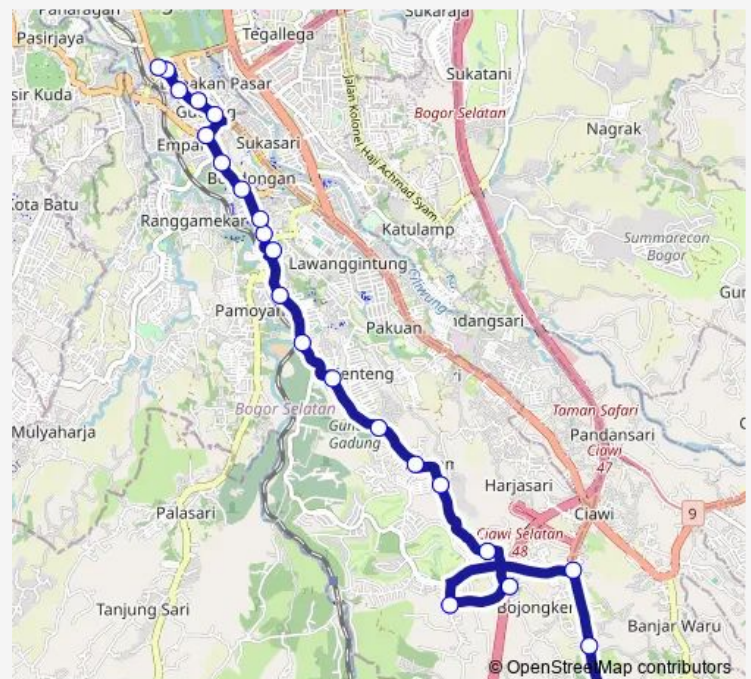

Direction

Btm — Btm

45 stops

[Open route schedule](#)

Btm

Jl. Cincau

Jl. Cincau 4

Jl. Padasuka2

Jl. Padasuka1

Jl. Pahlaan 2

Superindo

Pizza Hut

Puskesmas Batu Tulis

Suaka Peninggalan Sejarah & Purbakala

Jl. Cipaku

Puskesmas Cipaku

SDN Cipaku 01

TPU Gunung Gadung

Kertamaya-3

Kantor Lurah Kertamaya

Kertamaya1

Rivela Park Residence

SDN Rancamaya 1

Rancamaya2

Rancamaya Golf Estate

Route schedule

Btm — Btm

Monday 00:00-23:50

Tuesday 00:00-23:50

Wednesday 00:00-23:50

Thursday 00:00-23:50

Friday 00:00-23:50

Saturday 00:00-23:50

Sunday 00:00-23:50

Route info

Direction: Btm

Stops: 45

Trip Duration: 0 hour 44 min

AK-02