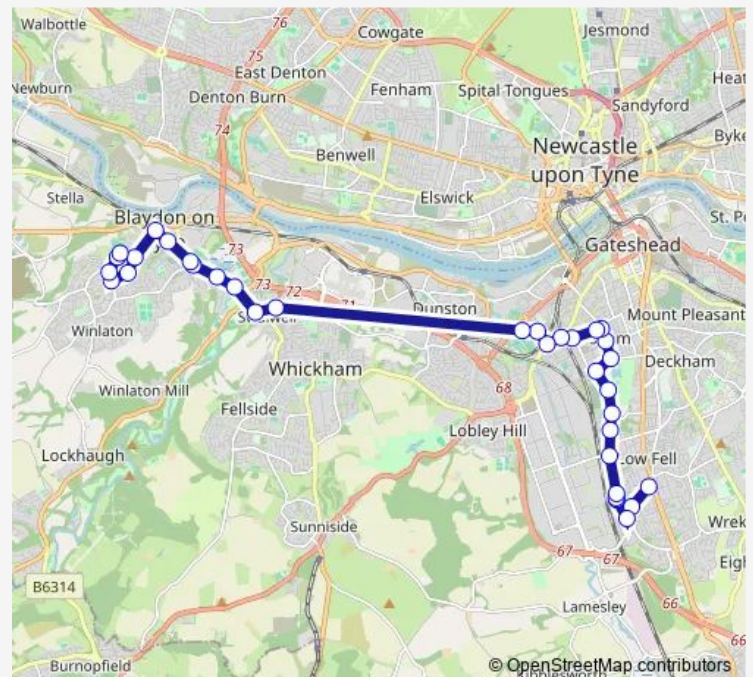

Victoria Road-Lobley Hill Road

Victoria Road-Queen Street

Bolam Street-Turning Circle

Hexham Road - Brewery Bank

Route schedule

Chowdene Bank — St Thomas More RC Academy

Monday 08:00

Tuesday 08:00

Wednesday 08:00

Thursday 08:00

Friday 08:00

Saturday —

Sunday —

Route info

Direction: Chowdene Bank

Stops: 34

Trip Duration: 0 hour 35 min

843

BusMaps

Hexham Road

Shibdon Road-Swalwell Roundabout

Shibdon Road-Axwell Park

Shibdon Road-Shibdon Bank

Shibdon Road