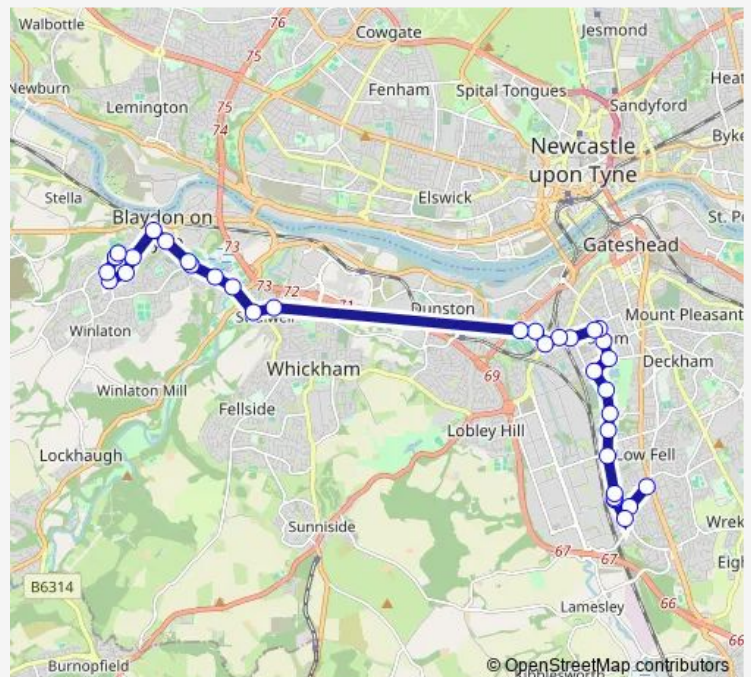

Victoria Road-Lobley Hill Road

Victoria Road-Queen Street

Bolam Street-Turning Circle

Hexham Road - Brewery Bank

Route schedule

Chowdene Bank — St Thomas More RC Academy

Monday 08:00

Tuesday 08:00

Wednesday 08:00

Thursday 08:00

Friday 08:00

Saturday —

Sunday —

Route info

Direction: Chowdene Bank

Stops: 34

Trip Duration: 0 hour 35 min

843

Hexham Road

Shibdon Road-Swalwell Roundabout

Shibdon Road-Axwell Park

Shibdon Road-Shibdon Bank

Shibdon Road

Shibdon Road-Larch Road

Shibdon Road-West View

Blaydon Bank-Widdrington Road

Blaydon Bank-Cricket Ground

Wylam View

Heddon View-Tynebank

Back Lane-School

St Thomas More RC Academy

843 Bus time schedules and route maps are available in an offline PDF at busmaps.com. Use the busmaps.com website to see live bus times, train schedule or subway schedule, and step-by-step directions for all public transit in Gateshead