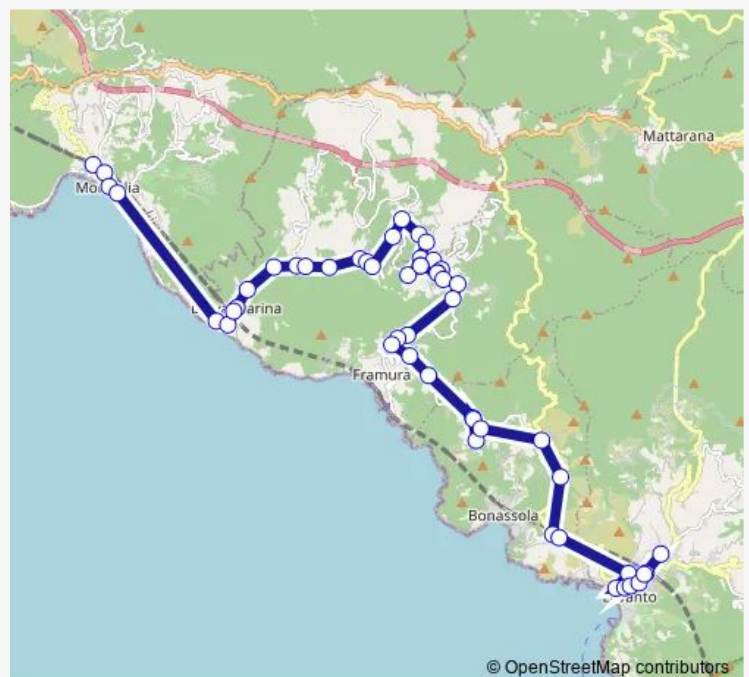

Thursday 05:50-19:40

Friday 05:50-19:40

Saturday 05:50-19:40

Sunday —

Route info

Direction: Moneglia F.S. capolinea

Stops: 52

Trip Duration: 1 hour 10 min

© OpenStreetMap contributors

■ 843

BusMaps

Costa Passano bivio SS 1

Castagnola - case popolari

Bivio Lazzino - cimitero

Bivio Nara

Lazzino capolinea