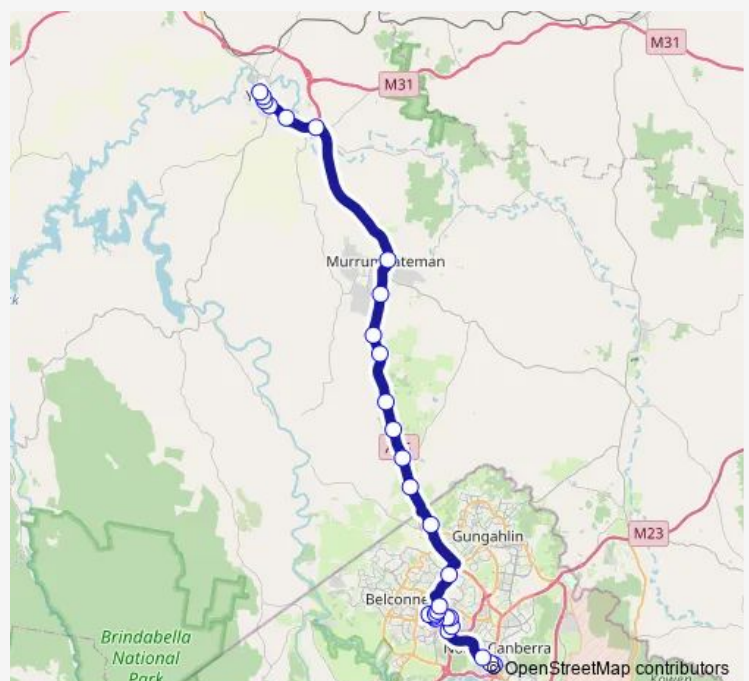

Barton Hwy Opp Gooda Creek Rd

### Route schedule

City Interchange Plt 3 — Banjo Patterson Park, Rossi St

Monday 14:05

Tuesday 14:05

Wednesday 14:05

Thursday 14:05

Friday 14:05

Saturday —

### Route info

Direction: City Interchange Plt 3

Stops: 29

Trip Duration: 0 hour 59 min

843 — Canberra City Centre to Yass Rossi St via Calvary Hospital and Belconnen

Barton Hwy At Mcintosh Cct

Barton Hwy Opp Jones Park Rest Area