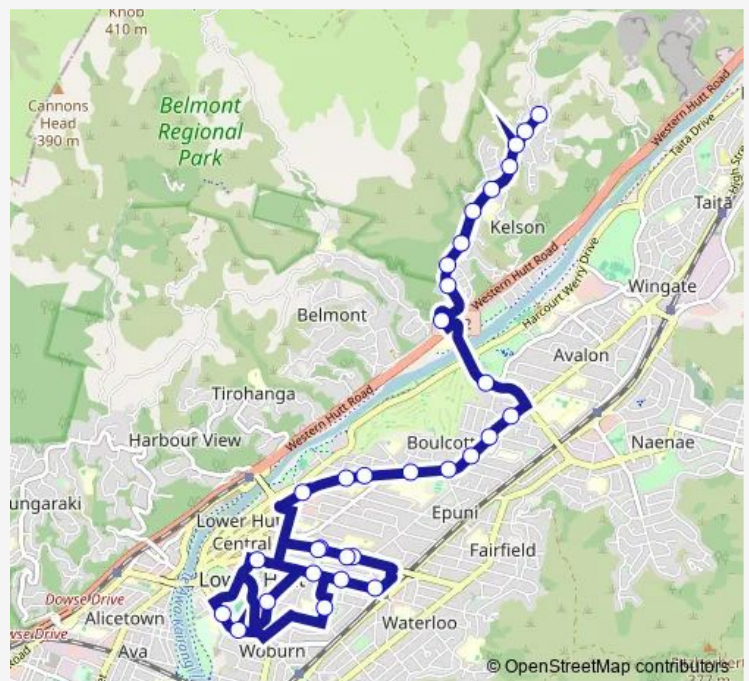

School Bus 843 Hutt Central Schools - Kelson

[Go to website](#)

**Direction**

Knights Road at Ss Peter and Paul School — Kelson - Major Drive

31 stops

[Open route schedule](#)

- Knights Road at Ss Peter and Paul School
- Hutt Intermediate School
- Waterloo Road opposite Chilton St James School
- Waterloo Road at St Bernard's College
- Hutt Valley High School (opposite)
- Woburn Road at Hutt Recreation Ground
- Sacred Heart College - Hautana Street (school stop)
- Knights Road at Chilton St James School
- Knights Road at Mahoe Street
- Waterloo Station - Knights Road - Stop A
- Waterloo Road opposite St Bernard's College
- Waterloo Road at Chilton St James
- High Street at Melling Road
- High Street (near 577)
- High Street opposite Knox Presbyterian Church
- Hutt Hospital - High Street (opposite)
- Boulcott Village opposite Mitchell Street
- High Street at Thornycroft Avenue (near 773)
- High Street at Kingston Street
- High Street opposite Park Avenue (near 847)
- Fairway Drive at Avalon Park (GNS Science)

Route schedule

Knights Road at Ss Peter and Paul School — Kelson - Major Drive

Monday	15:05
Tuesday	15:05
Wednesday	15:05
Thursday	15:05
Friday	15:05
Saturday	—
Sunday	—

Route info

Direction: Knights Road at Ss Peter and Paul School

Stops: 31

Trip Duration: 0 hour 55 min

843 — Hutt Central Schools - Kelson

Major Drive at Speedys Reserve

Major Drive at Viscount Grove (near 27)

Major Drive at Sunshine Crescent (near 53)

Major Drive at Taieri Crescent (near 81)

Major Drive (near 123)

Major Drive at Waipounamu Drive

Major Drive at Ilam Grove (near 187)

Major Drive at Becks Close (near 207)

Major Drive at Invercargill Drive

Kelson - Major Drive

843 School Bus time schedules and route maps are available in an offline PDF at [busmaps.com](https://busmaps.com). Use the [busmaps.com](https://busmaps.com) website to see live bus times, train schedule or subway schedule, and step-by-step directions for all public transit in Wellington