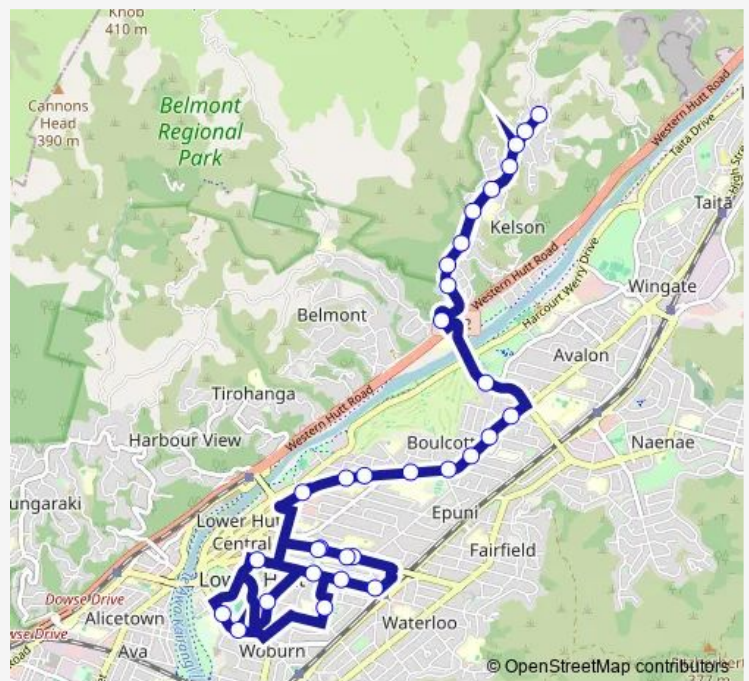

School Bus 843 Hutt Central Schools - Kelson

[Go to website](#)

Direction

Knights Road at Ss Peter and Paul School — Kelson - Major Drive

31 stops

[Open route schedule](#)

- Knights Road at Ss Peter and Paul School
- Hutt Intermediate School
- Waterloo Road opposite Chilton St James School
- Waterloo Road at St Bernard's College
- Hutt Valley High School (opposite)
- Woburn Road at Hutt Recreation Ground
- Sacred Heart College - Hautana Street (school stop)
- Knights Road at Chilton St James School
- Knights Road at Mahoe Street
- Waterloo Station - Knights Road - Stop A
- Waterloo Road opposite St Bernard's College
- Waterloo Road at Chilton St James
- High Street at Melling Road
- High Street (near 577)
- High Street opposite Knox Presbyterian Church
- Hutt Hospital - High Street (opposite)
- Boulcott Village opposite Mitchell Street
- High Street at Thornycroft Avenue (near 773)
- High Street at Kingston Street
- High Street opposite Park Avenue (near 847)
- Fairway Drive at Avalon Park (GNS Science)

Route schedule

Knights Road at Ss Peter and Paul School — Kelson - Major Drive

Monday	15:05
Tuesday	15:05
Wednesday	15:05
Thursday	15:05
Friday	15:05
Saturday	—
Sunday	—

Route info

Direction: Knights Road at Ss Peter and Paul School

Stops: 31

Trip Duration: 0 hour 55 min

843 — Hutt Central Schools - Kelson

Major Drive at Speedys Reserve

Major Drive at Viscount Grove (near 27)

Major Drive at Sunshine Crescent (near 53)

Major Drive at Taieri Crescent (near 81)

Major Drive (near 123)

Major Drive at Waipounamu Drive

Major Drive at Ilam Grove (near 187)

Major Drive at Becks Close (near 207)

Major Drive at Invercargill Drive

Kelson - Major Drive

843 School Bus time schedules and route maps are available in an offline PDF at busmaps.com. Use the busmaps.com website to see live bus times, train schedule or subway schedule, and step-by-step directions for all public transit in Wellington