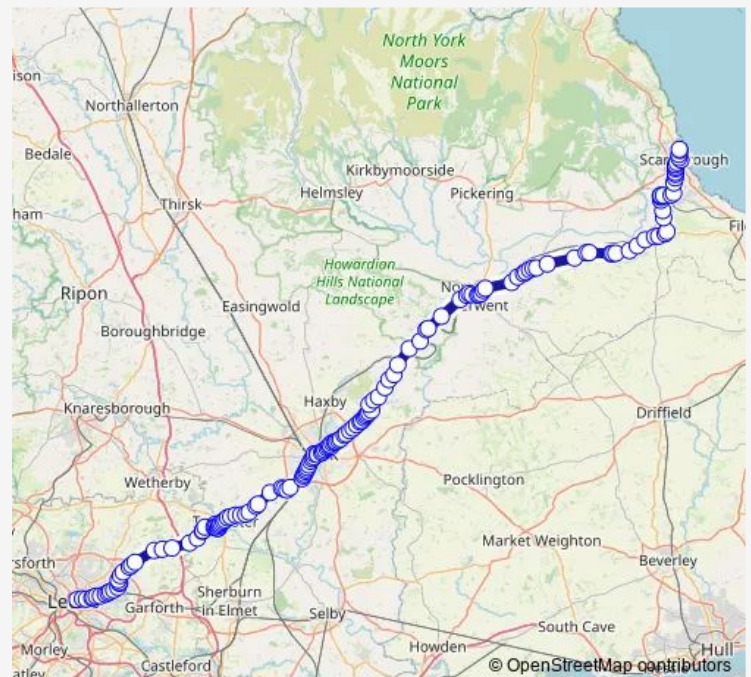

Thursday 09:07-16:23

Friday 09:07-16:23

Saturday 10:10-16:20

Sunday —

Route info

Direction: Clifford Street

Stops: 66

Trip Duration: 1 hour 18 min