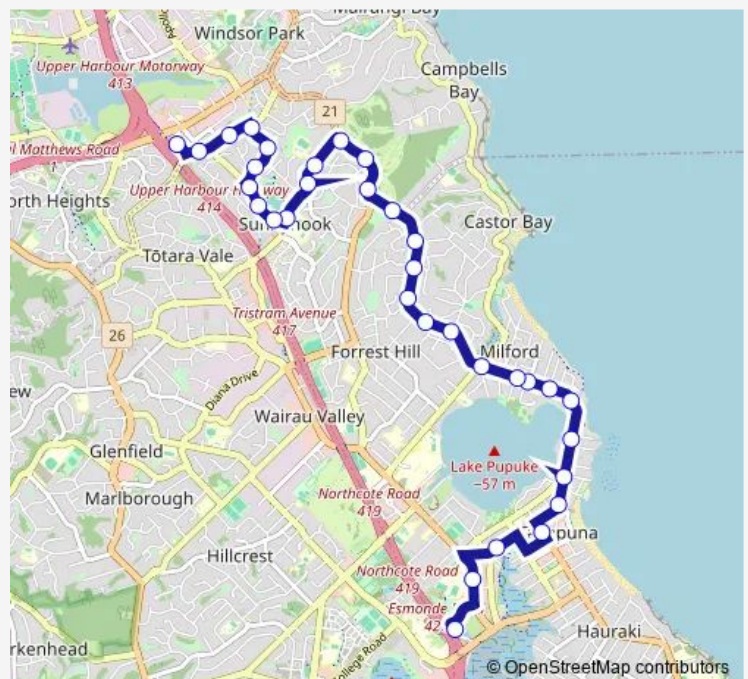

Thursday 06:30-22:30

Friday 06:30-22:30

Saturday 06:30-22:30

Sunday 06:30-22:30

Route info

Direction: Stop D Akoranga

Stops: 33

Trip Duration: 0 hour 26 min

Castor Bay Road

Crown Hill Shops

Gordon Avenue

East Coast Road/Stanley Avenue

Seaview Road

Milford Shops

Milford Road

Saltburn Road

Muritai Road

Eric Price Avenue

Route schedule

Stop E Constellation — Stop D Akoranga

Monday 06:00-22:00

Tuesday 06:00-22:00

Wednesday 06:00-22:00

Thursday 06:00-22:00

Friday 06:00-22:00

Saturday 06:00-22:00

Sunday 06:00-22:00

Route info

Direction: Stop E Constellation

Stops: 32

Trip Duration: 0 hour 27 min

O'Neills Avenue