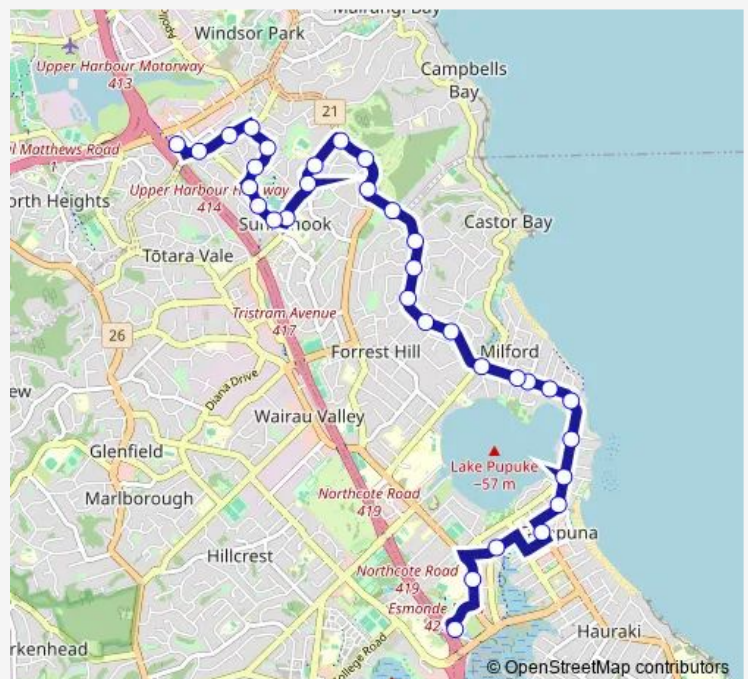

### Route schedule

Stop D Akoranga — Stop F Constellation

Monday 06:30-22:30

Tuesday 06:30-22:30

Wednesday 06:30-22:30

Thursday 06:30-22:30

Friday 06:30-22:30

Saturday 06:30-22:30

### Route info

Direction: Stop D Akoranga

Stops: 33

Trip Duration: 0 hour 26 min

843

Morton Avenue

Sunnynook Road/Blakeborough Drive

Sycamore Drive

## Route schedule

Stop E Constellation — Stop D Akoranga

Monday 06:00-22:00

---

Tuesday 06:00-22:00

---

Wednesday 06:00-22:00

---

## Route info

Direction: Stop E Constellation

Stops: 32

Trip Duration: 0 hour 30 min

O'Neills Avenue

Brett Avenue

Anzac Street

Stop C Takapuna